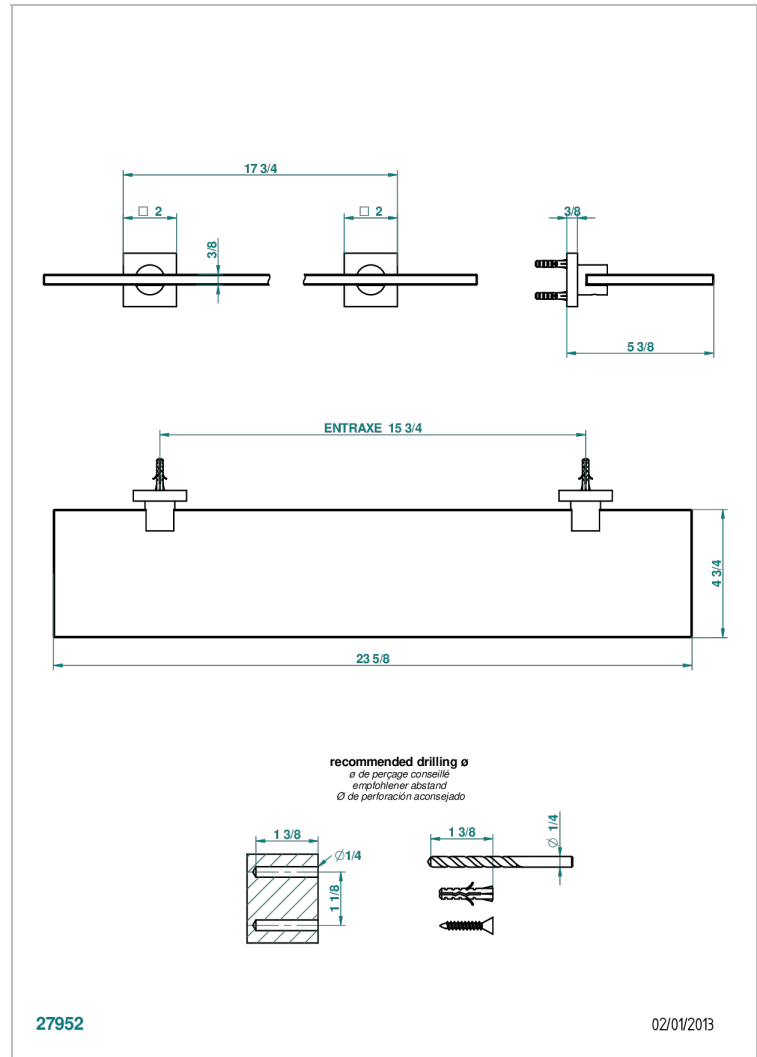

PROFIL BLACK ONYX

A6N-564

Glass shelf with brackets

CHARACTERISTIC

- Profil Black Onyx
- Glass shelf with brackets

AVAILABLE FINITIONS

Black ceram - D30
Blush PVD - H62
Brass color PVD - H49
Brown bronze color PVD - F33
Chrome polished - A02
Chrome polished / gold polished - G02