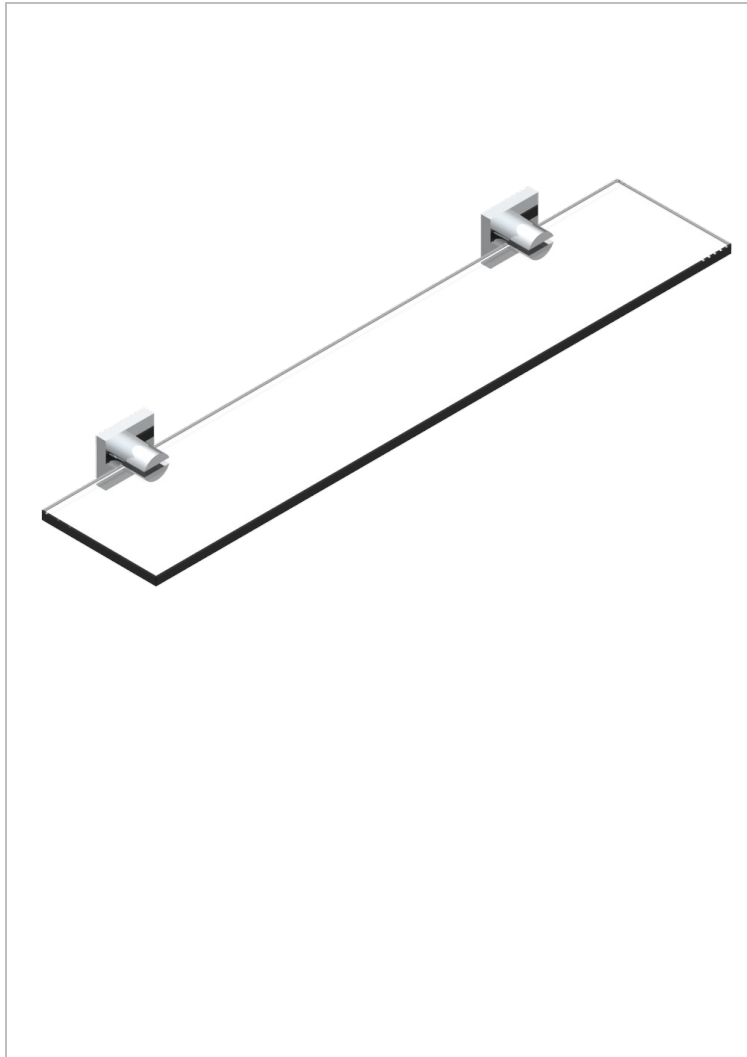

PROFIL BLACK ONYX

A6N-564

Glass shelf with brackets

CHARACTERISTIC

- Profil Black Onyx
- Glass shelf with brackets

AVAILABLE FINITIONS

Black ceram - D30
Blush PVD - H62
Brass color PVD - H49
Brown bronze color PVD - F33
Chrome polished - A02
Chrome polished / gold polished - G02

Copper antique matt, coated - H07
Gold color PVD - H52
Gold mat - F07
Gold polished - F01
Graphite PVD - H64
Light coated bronze - D01

Matt Umber PVD - H67
Matt blush PVD - H60
Matt brass color PVD - H50
Matt brown bronze color PVD - F34
Matt chrome (American satin) - C02
Matt gold color PVD - H53

Matt graphite PVD - H65
Matt nickel (American satin) - C01
Matt nickel color PVD - H56
Nickel antique / Sovereign - H28
Nickel color PVD - H55
Nickel polished - B01

Soft gold - F30
Soft matt gold - F31
Umber PVD - H66