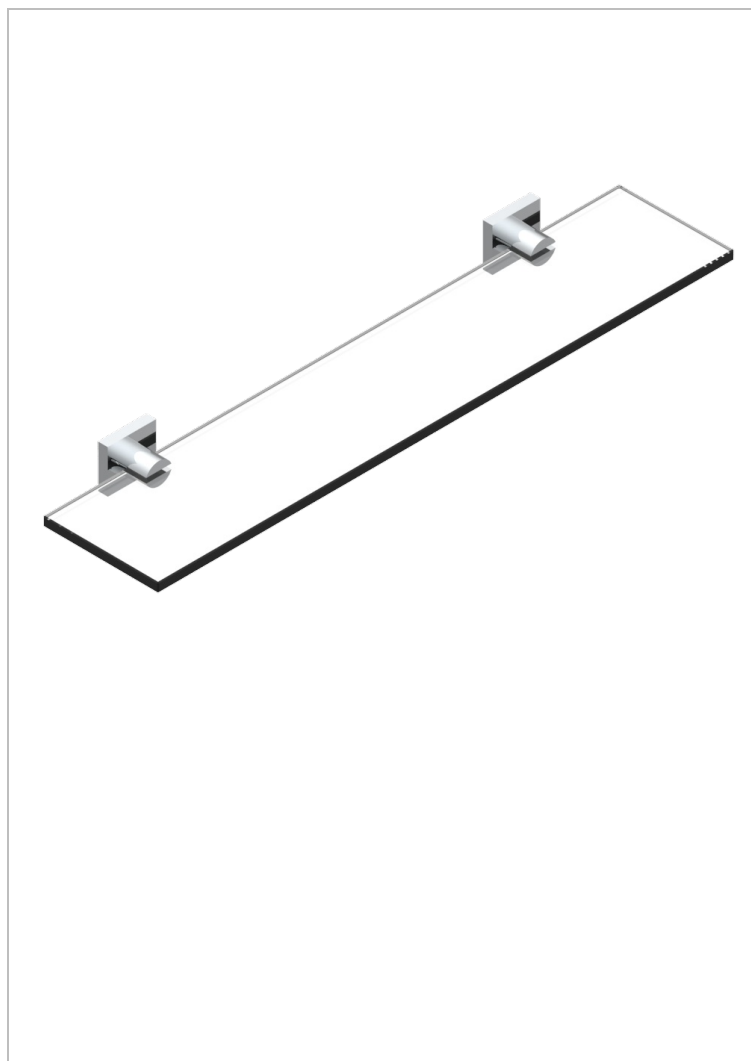

PROFIL LALIQUE CLEAR CRYSTAL WITH LEVER HANDLES

A6H-564

Glass shelf with brackets

CHARACTERISTIC

- Profil Lalique Clear crystal with lever handles
- Glass shelf with brackets

AVAILABLE FINITIONS

Black ceram - D30
Blush PVD - H62
Brass color PVD - H49
Brown bronze color PVD - F33
Chrome polished - A02
Chrome polished / gold polished - G02

Copper antique matt, coated - H07
Gold color PVD - H52
Gold mat - F07
Gold polished - F01
Graphite PVD - H64
Light coated bronze - D01

Matt Umber PVD - H67
Matt blush PVD - H60
Matt brass color PVD - H50
Matt brown bronze color PVD - F34
Matt chrome (American satin) - C02
Matt gold color PVD - H53