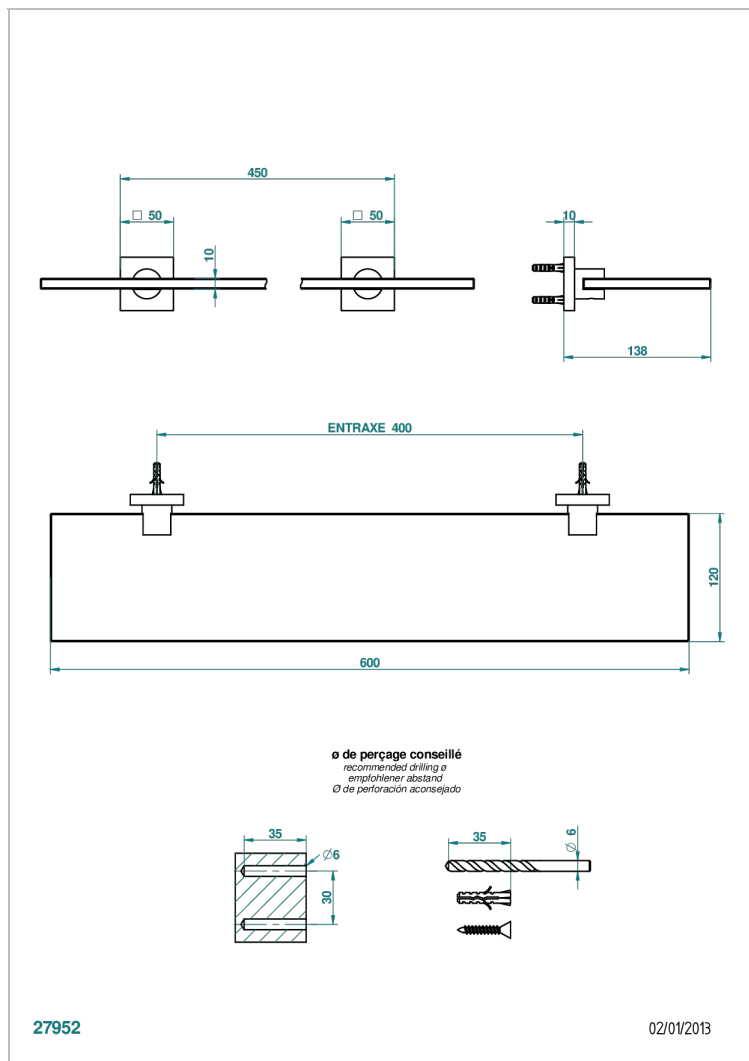

PROFIL LALIQUE CLEAR CRYSTAL WITH LEVER HANDLES

A6H-564

Glass shelf with brackets

CHARACTERISTIC

- Profil Lalique Clear crystal with lever handles
- Glass shelf with brackets

AVAILABLE FINITIONS

Black ceram - D30
Blush PVD - H62
Brass color PVD - H49
Brown bronze color PVD - F33
Chrome polished - A02
Chrome polished / gold polished - G02