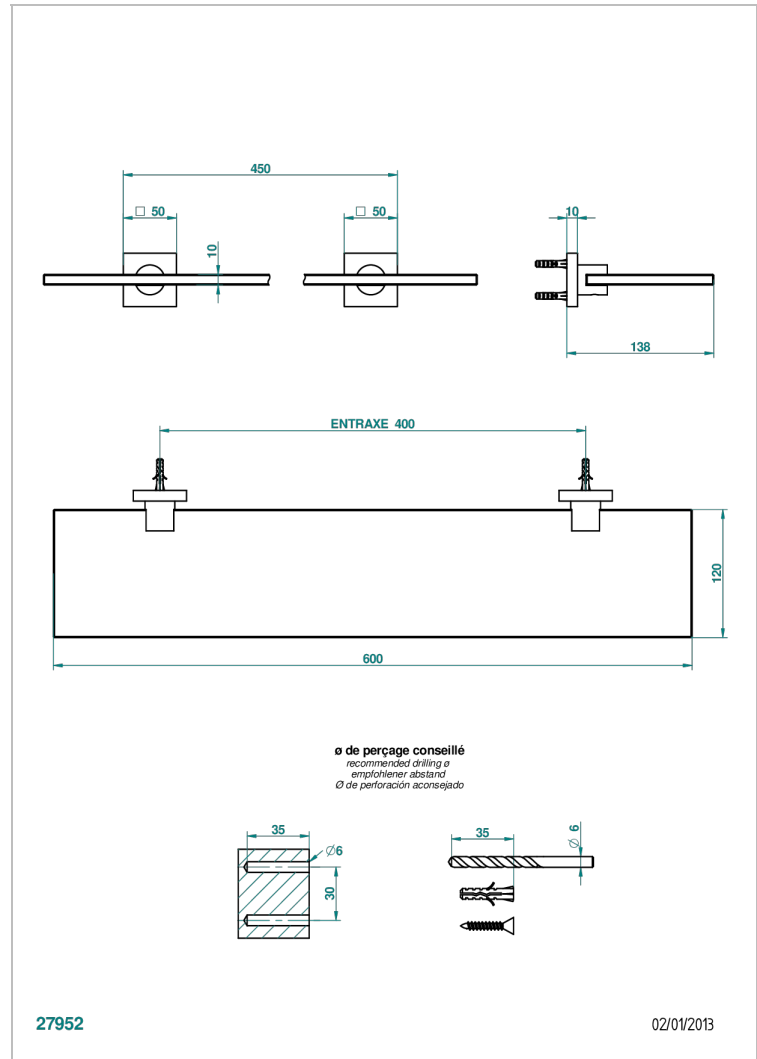

PROFIL LALIQUE CLEAR CRYSTAL WITH LEVER

A6H-564

Glass shelf with supports

CHARACTERISTIC

- Profil Laliq Clear crystal with lever
- Glass shelf with supports

AVAILABLE FINITIONS

Antique nickel - H28
Black ceram - D30
Blush PVD - H62
Brass color PVD - H49
Brown bronze color PVD - F33
Gold color PVD - H52