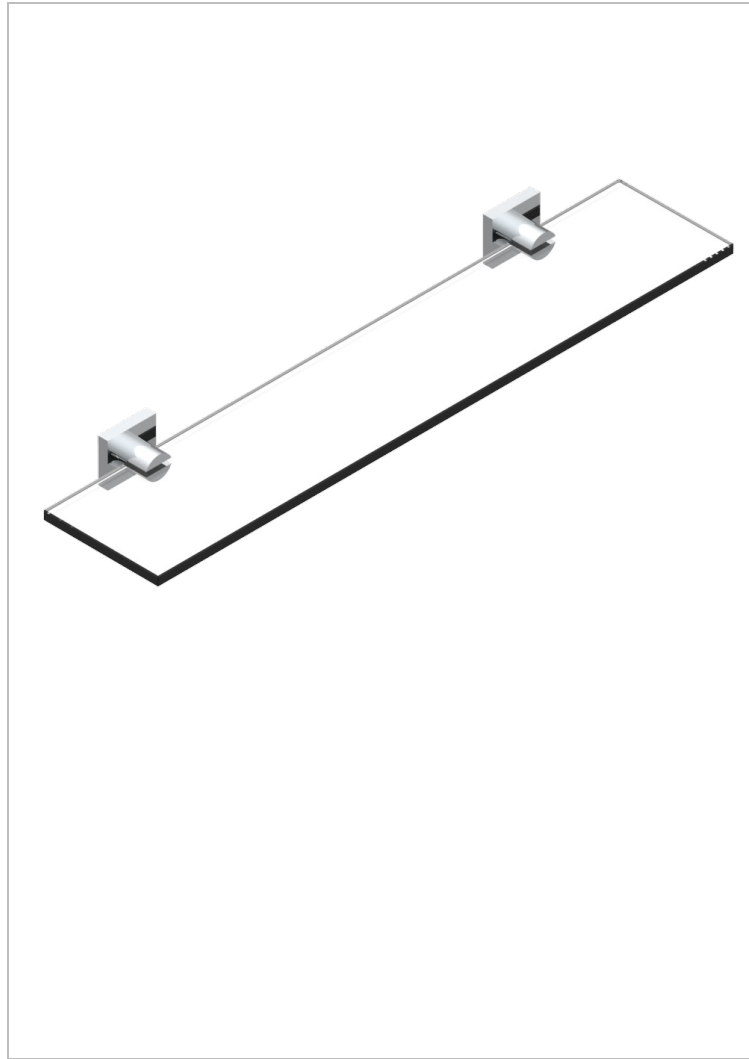

PROFIL LALIQUE CLEAR CRYSTAL WITH LEVER

A6H-564

Glass shelf with supports

CHARACTERISTIC

- Profil Laliq Clear crystal with lever
- Glass shelf with supports

AVAILABLE FINITIONS

Antique nickel - H28
Black ceram - D30
Blush PVD - H62
Brass color PVD - H49
Brown bronze color PVD - F33
Gold color PVD - H52

Nickel color PVD - H55
Polished chrome (color finish) - A02
Polished chrome / Polished gold (color finish) - G02
Polished gold (color finish) - F01
Polished nickel - B01
Soft gold - F30

Soft matt gold - F31
Umber PVD - H66
Varnished matt antique red copper (color finish) - H07