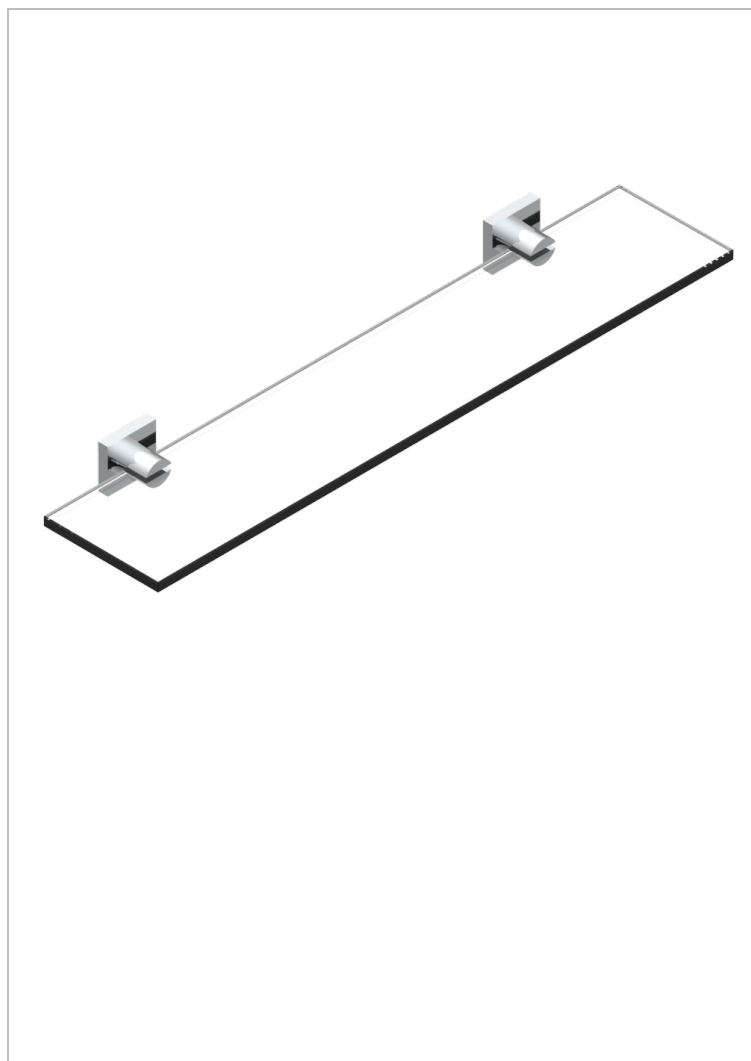

PROFIL LALIQUE CLEAR CRYSTAL

A6G-564

Glass shelf with supports

CHARACTERISTIC

- Profil Laliq Clear crystal
- Glass shelf with supports

AVAILABLE FINITIONS

Antique nickel - H28
Black ceram - D30
Blush PVD - H62
Brass color PVD - H49
Brown bronze color PVD - F33
Gold color PVD - H52

Nickel color PVD - H55
Polished chrome (color finish) - A02
Polished chrome / Polished gold (color finish) - G02
Polished gold (color finish) - F01
Polished nickel - B01
Soft gold - F30

Soft matt gold - F31
Umber PVD - H66
Varnished matt antique red copper (color finish) - H07