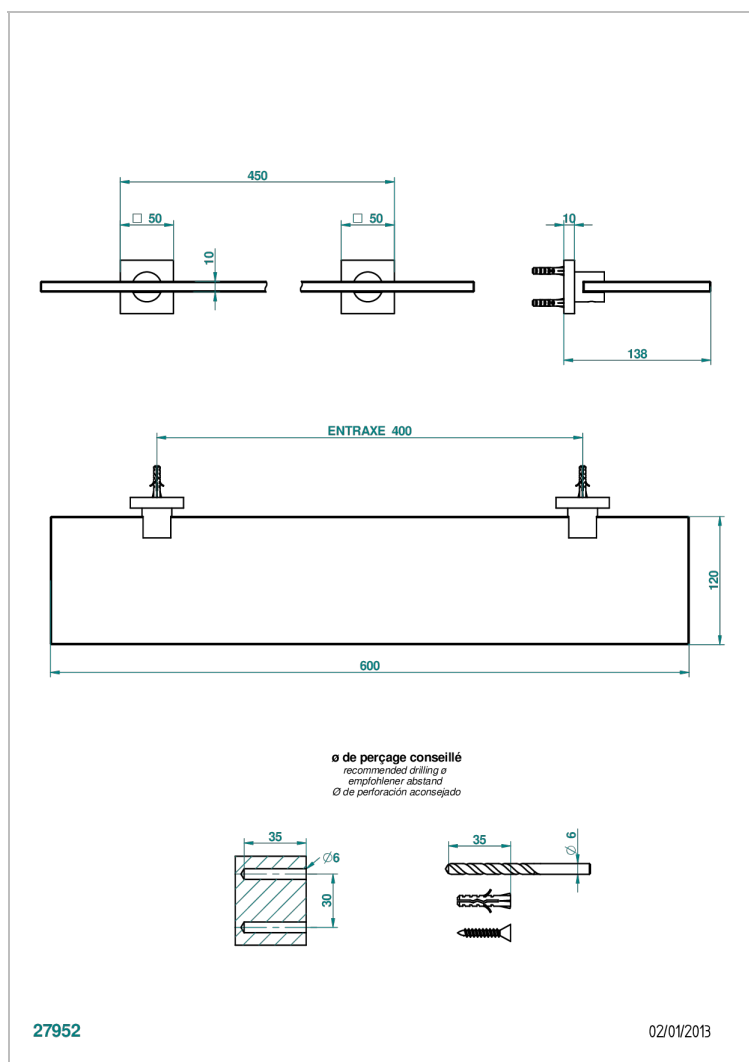

PROFIL LALIQUE CLEAR CRYSTAL

A6G-564

Glass shelf with supports

CHARACTERISTIC

- Profil Laliq Clear crystal
- Glass shelf with supports

AVAILABLE FINITIONS

Antique nickel - H28
Black ceram - D30
Blush PVD - H62
Brass color PVD - H49
Brown bronze color PVD - F33
Gold color PVD - H52