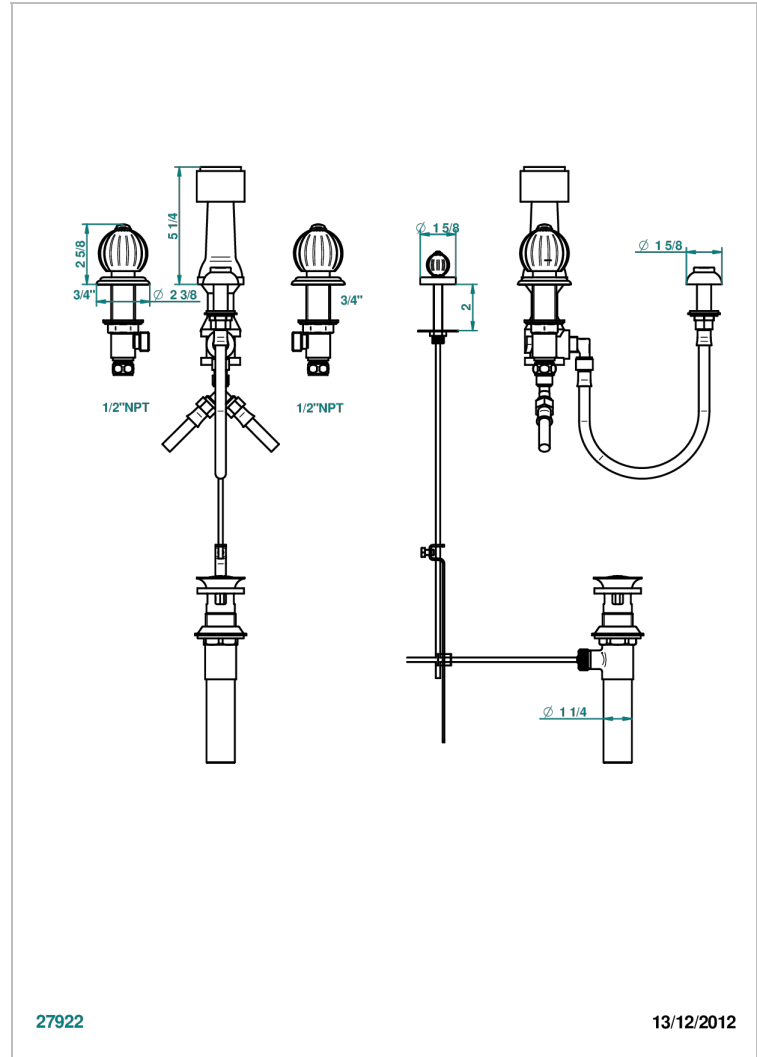

# MANDARINE METAL

U1A-207KA

Deck mounted 3-hole bidet with vertical spray, vacuum breaker and drain

THG<sup>®</sup>  
PARIS

27922

13/12/2012