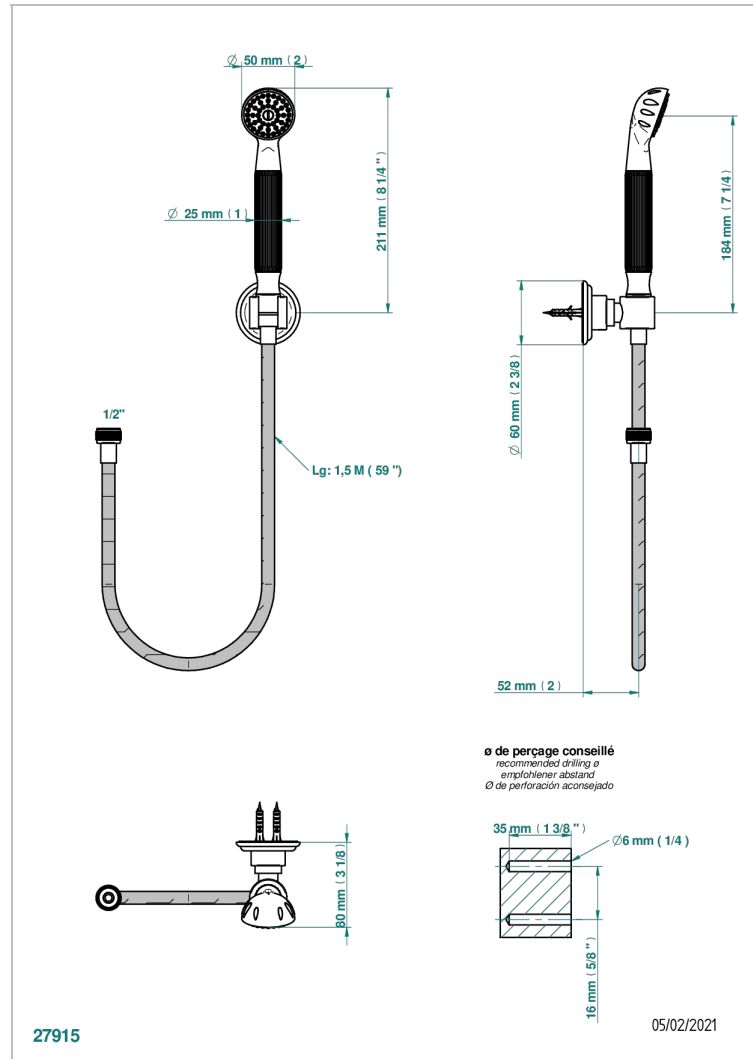

SUN DRAGON

U5D-52A

Wall mounted stylised handshower, hose and fixed hook - no elbow

CHARACTERISTIC

- Sun Dragon
- Wall mounted stylised handshower, hose and fixed hook - no elbow

TECHNICAL SPECS

- Recommandé : 3 bars (max. 5 bars) - Advised : 43,5 psi (max. 72 psi)
- 9,5 l/min à 3 bars (2.5 gpm at 43.5 psi)

AVAILABLE FINITIONS

Black ceram - D30
Blush PVD - H62
Brass color PVD - H49
Brown bronze color PVD - F33
Chrome polished - A02
Chrome polished / gold polished - G02

Copper antique matt, coated - H07
Gold color PVD - H52
Gold mat - F07
Gold polished - F01
Graphite PVD - H64
Light coated bronze - D01

Soft gold - F30
Soft matt gold - F31
Umber PVD - H66