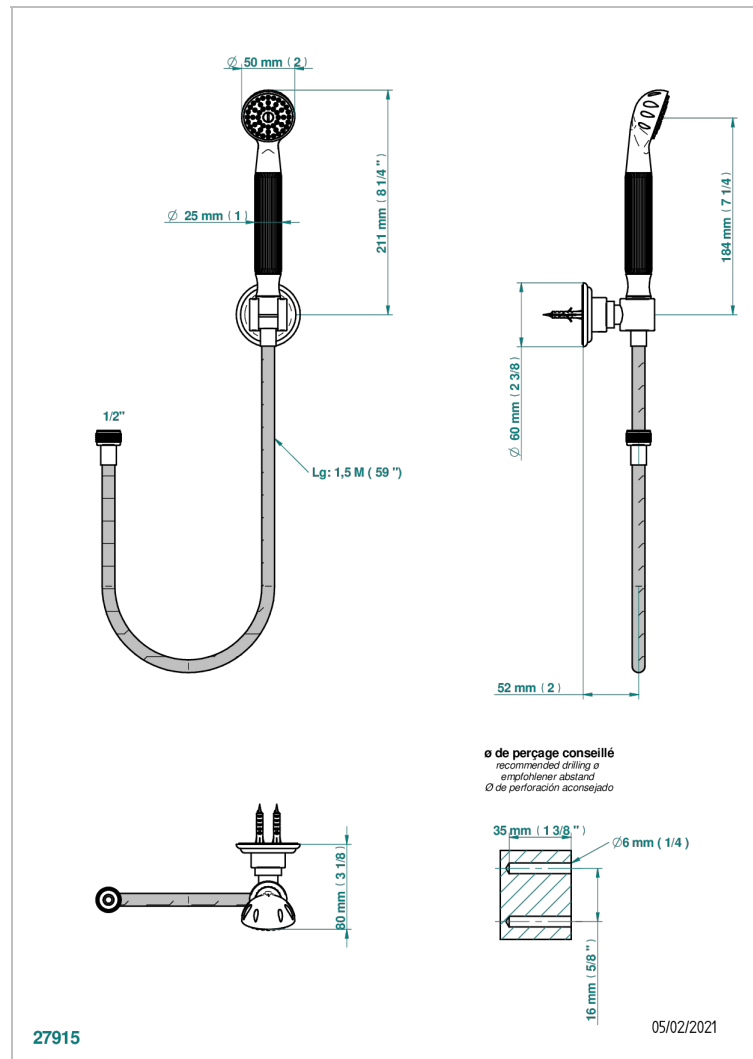

SULLY WHITE ONYX

U1S-52A

Wall mounted stylised handshower, hose and fixed hook - no elbow

CHARACTERISTIC

- Sully white onyx
- Wall mounted stylised handshower, hose and fixed hook - no elbow

TECHNICAL SPECS

- Recommandé : 3 bars (max. 5 bars) - Advised : 43,5 psi (max. 72 psi)
- 9,5 l/min à 3 bars (2.5 gpm at 43.5 psi)

AVAILABLE FINITIONS

Black ceram - D30
Blush PVD - H62
Brass color PVD - H49
Brown bronze color PVD - F33
Chrome polished - A02
Chrome polished / gold polished - G02

Gold color PVD - H52
Gold mat - F07
Gold polished - F01
Graphite PVD - H64
Matt Umber PVD - H67
Matt blush PVD - H60

Matt brass color PVD - H50
Matt brown bronze color PVD - F34
Matt chrome (American satin) - C02
Matt gold color PVD - H53
Matt graphite PVD - H65
Matt nickel (American satin) - C01

Matt nickel color PVD - H56
Nickel antique / Sovereign - H28
Nickel color PVD - H55
Nickel polished - B01
Soft gold - F30
Soft matt gold - F31

Umber PVD - H66