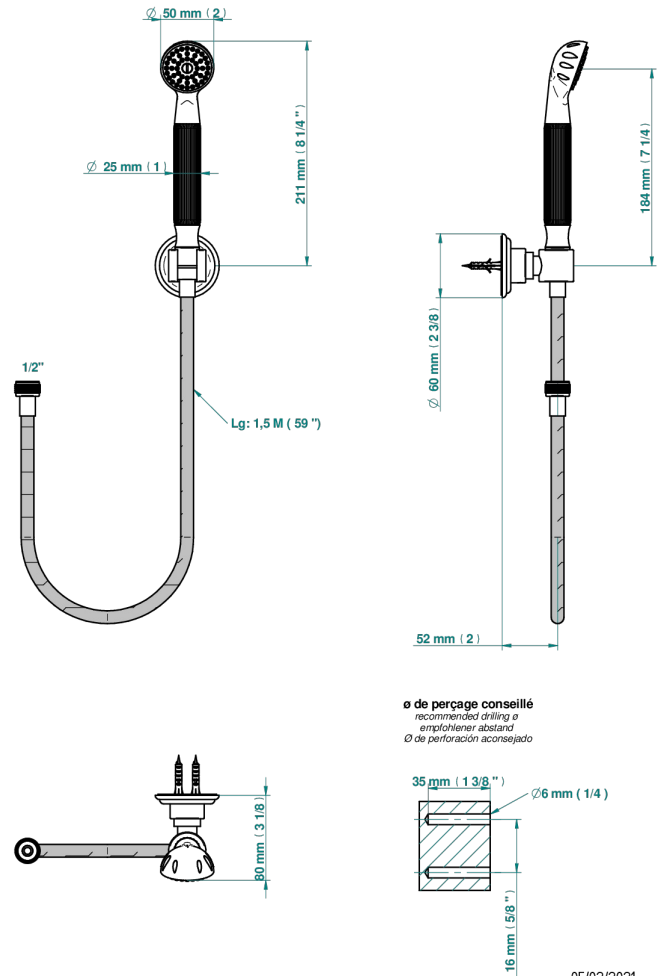

# MANDARINE METAL

U1A-52A

Wall mounted stylised handshower, hose and fixed hook - no elbow

27915

05/02/2021

## CHARACTERISTIC

- Mandarin Metal
- Wall mounted stylised handshower, hose and fixed hook - no elbow