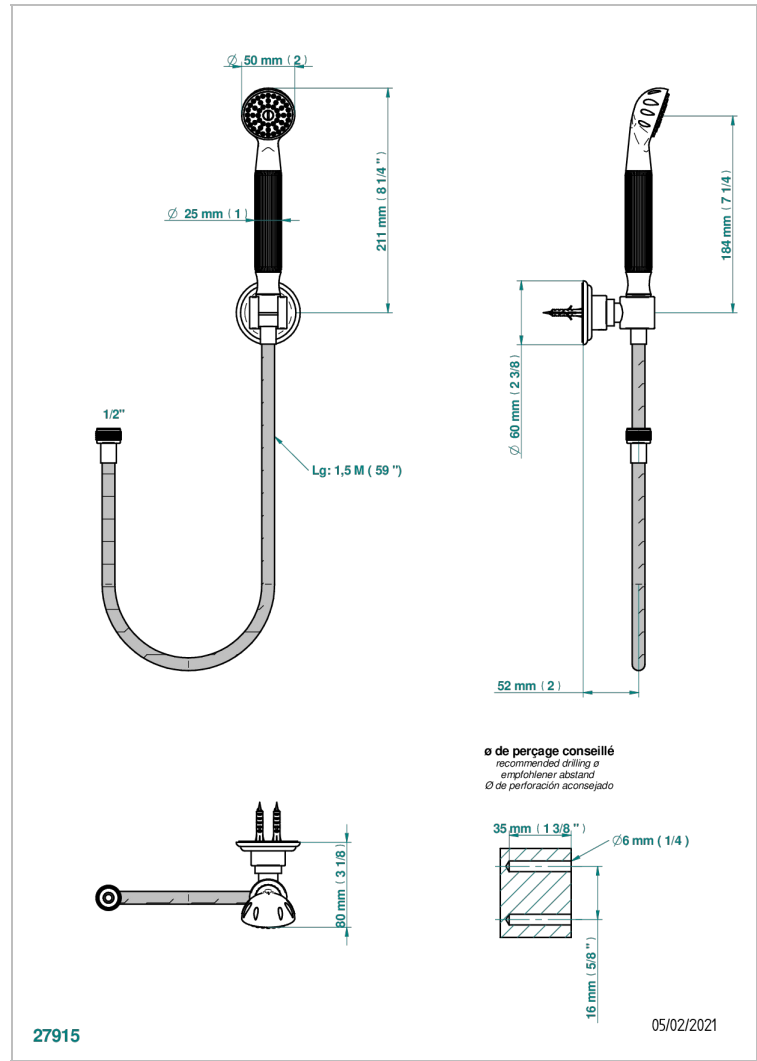

JAIPUR BLACK ONYX

A9C-52A

Wall mounted stylised handshower, hose and fixed hook - no elbow

CHARACTERISTIC

- Jaipur Black Onyx
- Wall mounted stylised handshower, hose and fixed hook - no elbow

TECHNICAL SPECS

- Recommandé : 3 bars (max. 5 bars) - Advised : 43,5 psi (max. 72 psi)
- 9,5 l/min à 3 bars (2.5 gpm at 43.5 psi)

AVAILABLE FINITIONS

Black ceram - D30
Blush PVD - H62
Brass color PVD - H49
Brown bronze color PVD - F33
Chrome polished - A02
Chrome polished / gold polished - G02

Copper antique matt, coated - H07
Gold color PVD - H52
Gold mat - F07
Gold polished - F01
Graphite PVD - H64
Light coated bronze - D01

Matt Umber PVD - H67
Matt blush PVD - H60
Matt brass color PVD - H50
Matt brown bronze color PVD - F34
Matt chrome (American satin) - C02
Matt gold color PVD - H53

Matt graphite PVD - H65
Matt nickel (American satin) - C01
Matt nickel color PVD - H56
Nickel antique / Sovereign - H28
Nickel color PVD - H55
Nickel polished - B01

Soft gold - F30
Soft matt gold - F31
Umber PVD - H66