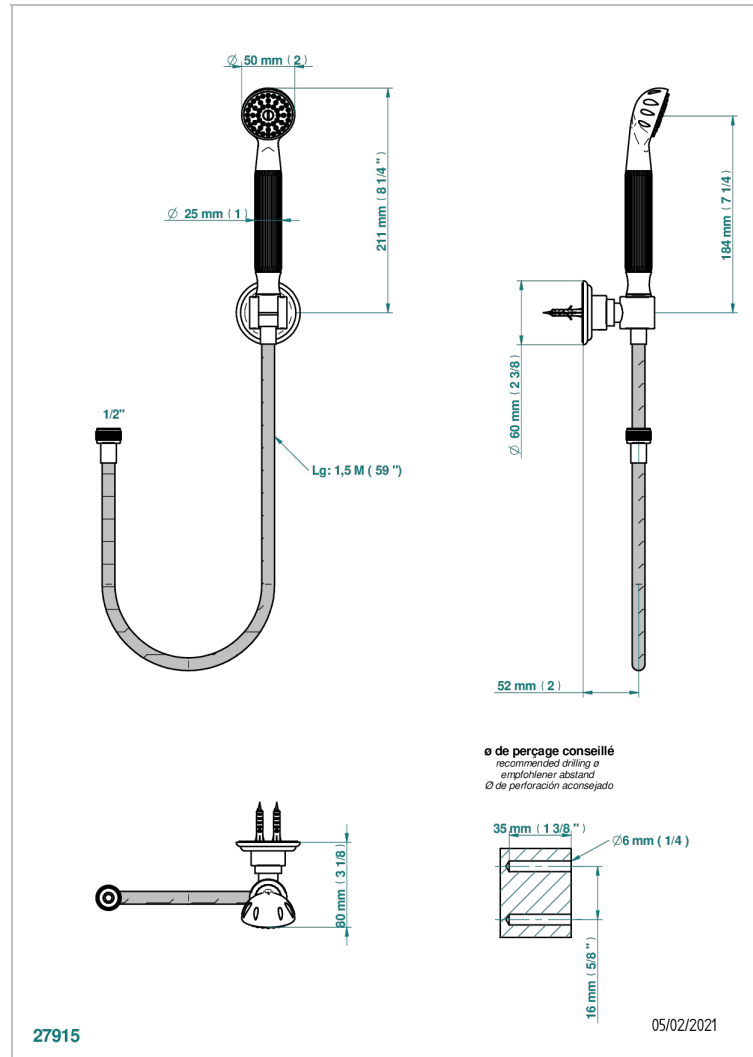

# JAIPUR BLACK ONYX

A9C-52A

Wall mounted stylised handshower, hose and fix hook

## CHARACTERISTIC

- Jaipur Black Onyx
- Wall mounted stylised handshower, hose and fix hook

## AVAILABLE FINITIONS

Antique nickel - H28  
Black ceram - D30  
Blush PVD - H62  
Brass color PVD - H49  
Brown bronze color PVD - F33  
Gold color PVD - H52

Graphite PVD - H64  
Lacquered light bronze - D01  
Matt Umber PVD - H67  
Matt blush PVD - H60  
Matt brass color PVD - H50  
Matt brown bronze color PVD - F34