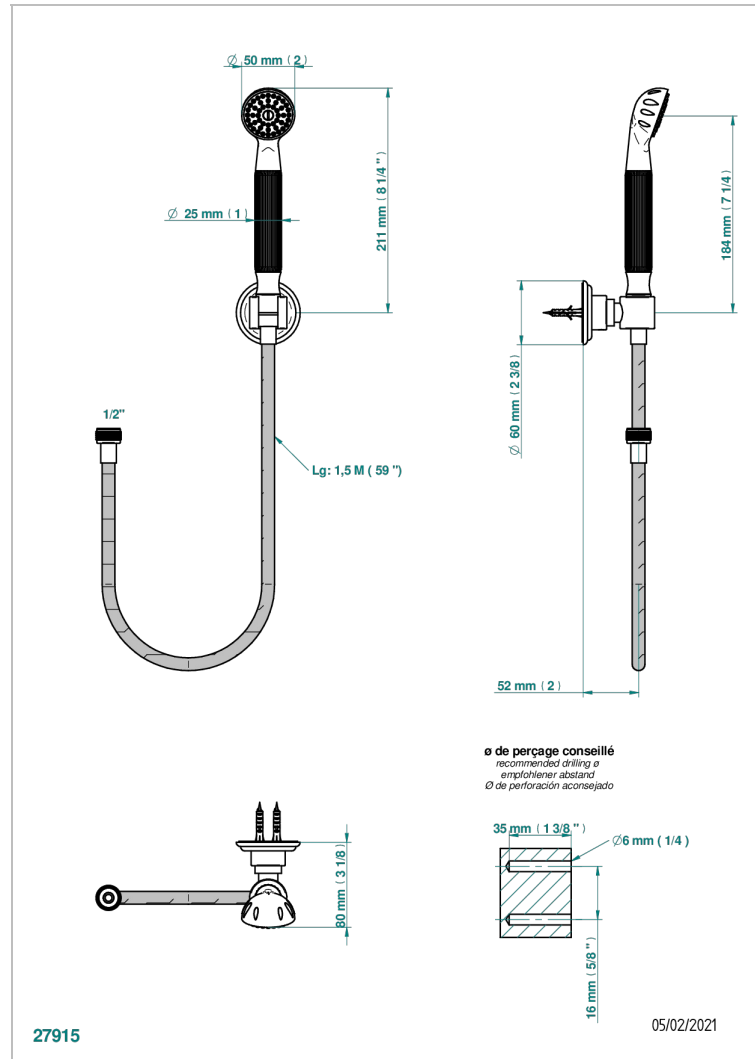

JAIPUR BLACK ONYX

A9C-52A

Wall mounted stylised handshower, hose and fix hook

CHARACTERISTIC

- Jaipur Black Onyx
- Wall mounted stylised handshower, hose and fix hook

TECHNICAL SPECS

- Recommandé : 3 bars (max. 5 bars) - Advised : 43,5 psi (max. 72 psi)
- 9,5 l/min à 3 bars (2.5 gpm at 43.5 psi)

AVAILABLE FINITIONS

Antique nickel - H28
Black ceram - D30
Blush PVD - H62
Brass color PVD - H49
Brown bronze color PVD - F33
Gold color PVD - H52

Graphite PVD - H64
Lacquered light bronze - D01
Matt Umber PVD - H67
Matt blush PVD - H60
Matt brass color PVD - H50
Matt brown bronze color PVD - F34

Soft matt gold - F31
Umber PVD - H66
Varnished matt antique red copper (color finish) - H07