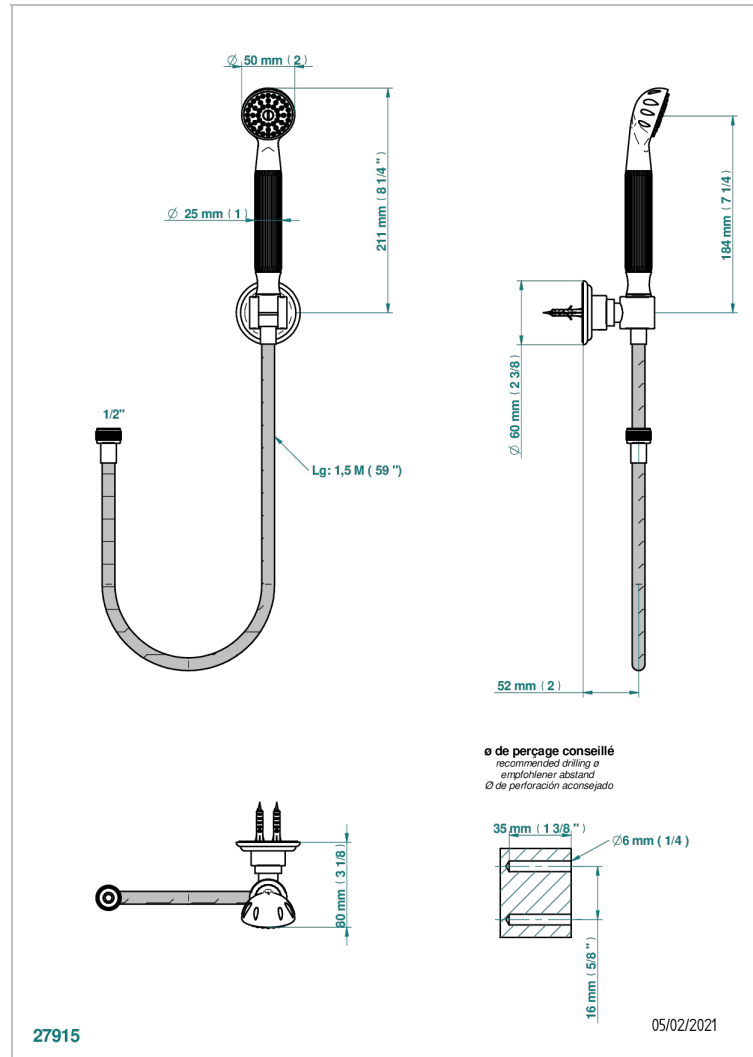

JAIPUR SATINY CRYSTAL

A9B-52A

Wall mounted stylised handshower, hose and fixed hook - no elbow

CHARACTERISTIC

- Jaipur Satiny crystal
- Wall mounted stylised handshower, hose and fixed hook - no elbow

TECHNICAL SPECS

- Recommandé : 3 bars (max. 5 bars) - Advised : 43,5 psi (max. 72 psi)
- 9,5 l/min à 3 bars (2.5 gpm at 43.5 psi)

AVAILABLE FINITIONS

Black ceram - D30
Blush PVD - H62
Brass color PVD - H49
Brown bronze color PVD - F33
Chrome polished - A02
Chrome polished / gold polished - G02

Copper antique matt, coated - H07
Gold color PVD - H52
Gold mat - F07
Gold polished - F01
Graphite PVD - H64
Light coated bronze - D01

Matt Umber PVD - H67
Matt blush PVD - H60
Matt brass color PVD - H50
Matt brown bronze color PVD - F34
Matt chrome (American satin) - C02
Matt gold color PVD - H53

Matt graphite PVD - H65
Matt nickel (American satin) - C01
Matt nickel color PVD - H56
Nickel antique / Sovereign - H28
Nickel color PVD - H55
Nickel polished - B01

Soft gold - F30
Soft matt gold - F31
Umber PVD - H66