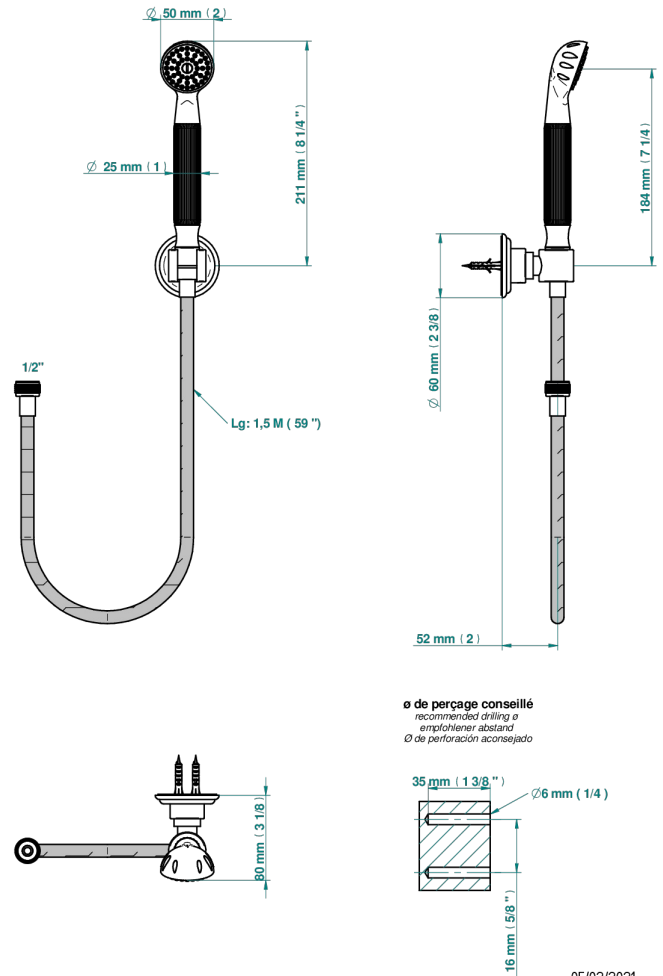

VOGUE TIGER EYE

A8R-52A

Wall mounted stylised handshower, hose and fixed hook - no elbow

27915

05/02/2021

CHARACTERISTIC

- Vogue Tiger Eye
- Wall mounted stylised handshower, hose and fixed hook - no elbow

TECHNICAL SPECS

- Recommandé : 3 bars (max. 5 bars) - Advised : 43,5 psi (max. 72 psi)
- 9,5 l/min à 3 bars (2.5 gpm at 43.5 psi)

AVAILABLE FINITIONS

Black ceram - D30
Blush PVD - H62
Brass color PVD - H49
Brown bronze color PVD - F33
Chrome polished - A02
Chrome polished / gold polished - G02

Copper antique matt, coated - H07
Gold color PVD - H52
Gold mat - F07
Gold polished - F01
Graphite PVD - H64
Light coated bronze - D01

Matt Umber PVD - H67
Matt blush PVD - H60
Matt brass color PVD - H50
Matt brown bronze color PVD - F34
Matt chrome (American satin) - C02
Matt gold color PVD - H53

Matt graphite PVD - H65
Matt nickel (American satin) - C01
Matt nickel color PVD - H56
Nickel antique / Sovereign - H28
Nickel color PVD - H55
Nickel polished - B01

Soft gold - F30
Soft matt gold - F31
Umber PVD - H66