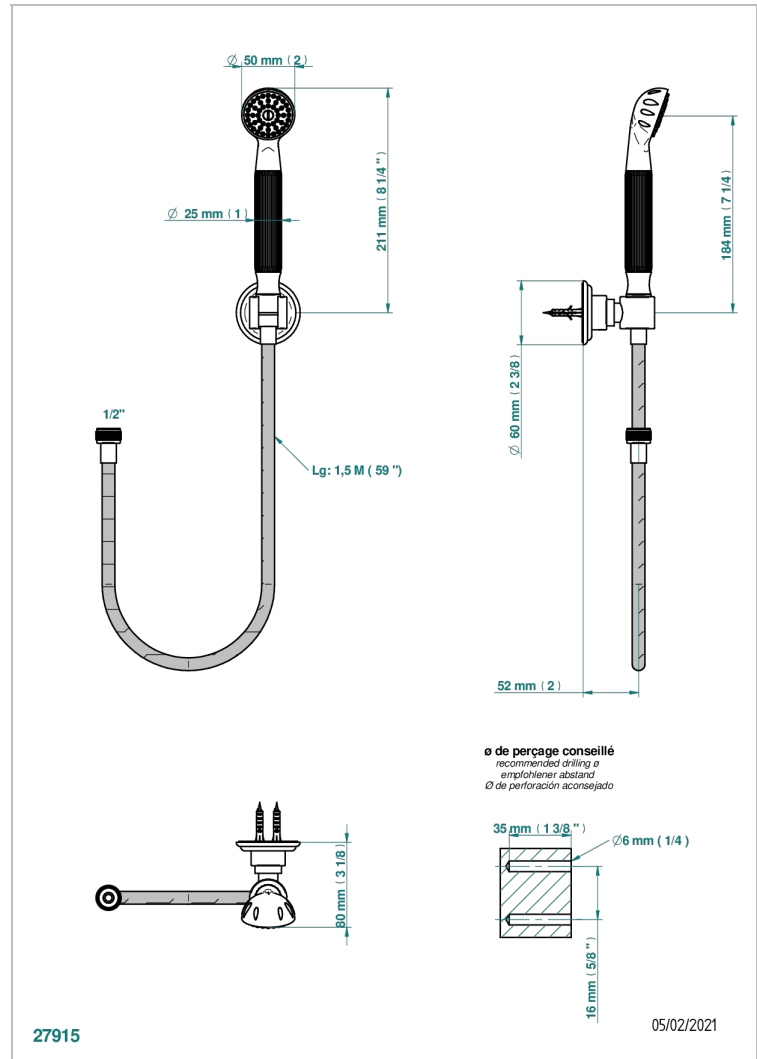

# VOGUE BLACK ONYX

A8P-52A

Wall mounted stylised handshower, hose and fixed hook - no elbow

## CHARACTERISTIC

- Vogue black onyx
- Wall mounted stylised handshower, hose and fixed hook - no elbow

## AVAILABLE FINITIONS

Black ceram - D30  
Blush PVD - H62  
Brass color PVD - H49  
Brown bronze color PVD - F33  
Chrome polished - A02  
Chrome polished / gold polished - G02

Copper antique matt, coated - H07  
Gold color PVD - H52  
Gold mat - F07  
Gold polished - F01  
Graphite PVD - H64  
Light coated bronze - D01