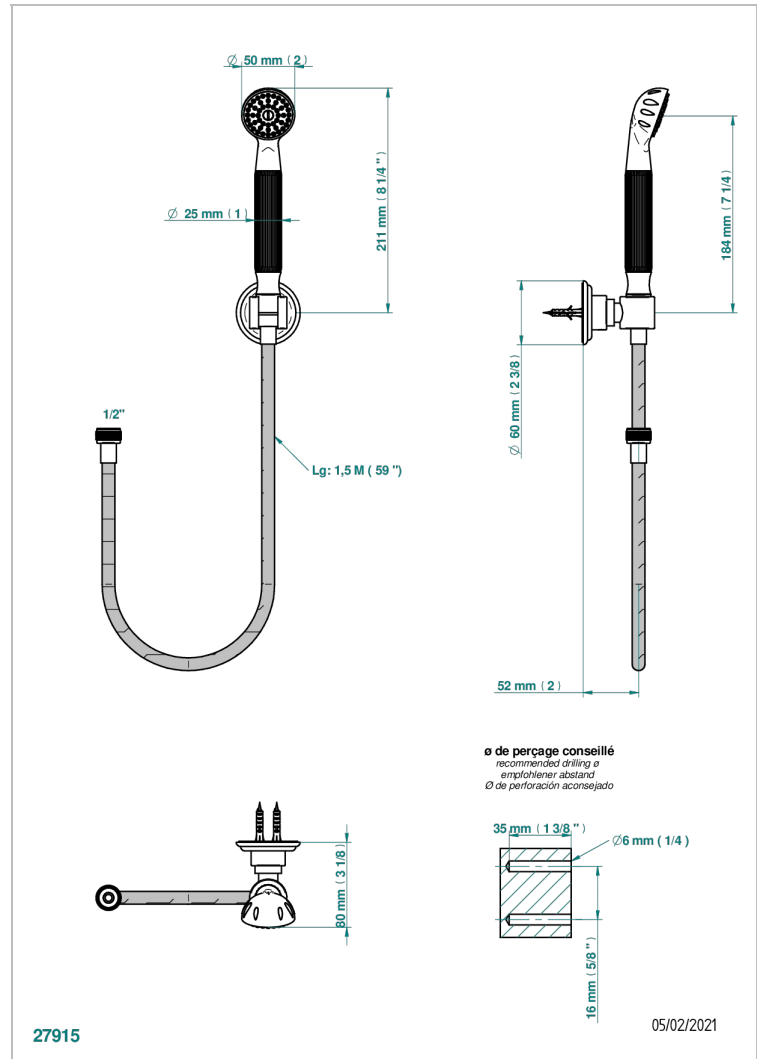

VOGUE RED JASPER

A8N-52A

THG[®]
PARIS

Wall mounted stylised handshower, hose and fixed hook - no elbow

CHARACTERISTIC

- Vogue red Jasper
- Wall mounted stylised handshower, hose and fixed hook - no elbow

TECHNICAL SPECS

- Recommandé : 3 bars (max. 5 bars) - Advised : 43,5 psi (max. 72 psi)
- 9,5 l/min à 3 bars (2.5 gpm at 43.5 psi)

AVAILABLE FINITIONS

Black ceram - D30
Blush PVD - H62
Brass color PVD - H49
Brown bronze color PVD - F33
Chrome polished - A02
Chrome polished / gold polished - G02

Copper antique matt, coated - H07
Gold color PVD - H52
Gold mat - F07
Gold polished - F01
Graphite PVD - H64
Light coated bronze - D01

Matt Umber PVD - H67
Matt blush PVD - H60
Matt brass color PVD - H50
Matt brown bronze color PVD - F34
Matt chrome (American satin) - C02
Matt gold color PVD - H53

Matt graphite PVD - H65
Matt nickel (American satin) - C01
Matt nickel color PVD - H56
Nickel antique / Sovereign - H28
Nickel color PVD - H55
Nickel polished - B01

Soft gold - F30
Soft matt gold - F31
Umber PVD - H66