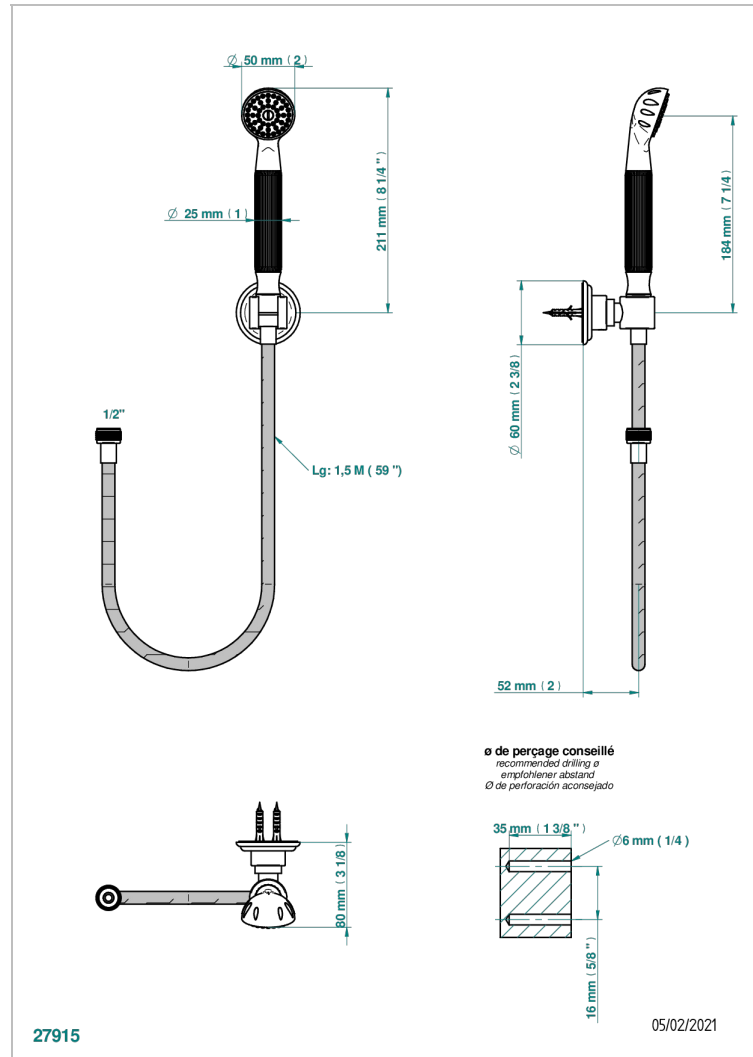

AMBOISE BLACK ONYX

A1M-52A

Wall mounted stylised handshower, hose and fixed hook - no elbow

CHARACTERISTIC

- Amboise Black Onyx
- Wall mounted stylised handshower, hose and fixed hook - no elbow

TECHNICAL SPECS

- Recommandé : 3 bars (max. 5 bars) - Advised : 43,5 psi (max. 72 psi)
- 9,5 l/min à 3 bars (2.5 gpm at 43.5 psi)

AVAILABLE FINITIONS

Black ceram - D30
Blush PVD - H62
Brass color PVD - H49
Brown bronze color PVD - F33
Chrome polished - A02
Chrome polished / gold polished - G02

Gold color PVD - H52
Gold mat - F07
Gold polished - F01
Graphite PVD - H64
Matt Umber PVD - H67
Matt blush PVD - H60

Matt brass color PVD - H50
Matt brown bronze color PVD - F34
Matt chrome (American satin) - C02
Matt gold color PVD - H53
Matt graphite PVD - H65
Matt nickel (American satin) - C01

Matt nickel color PVD - H56
Nickel antique / Sovereign - H28
Nickel color PVD - H55
Nickel polished - B01
Soft gold - F30
Soft matt gold - F31

Umber PVD - H66