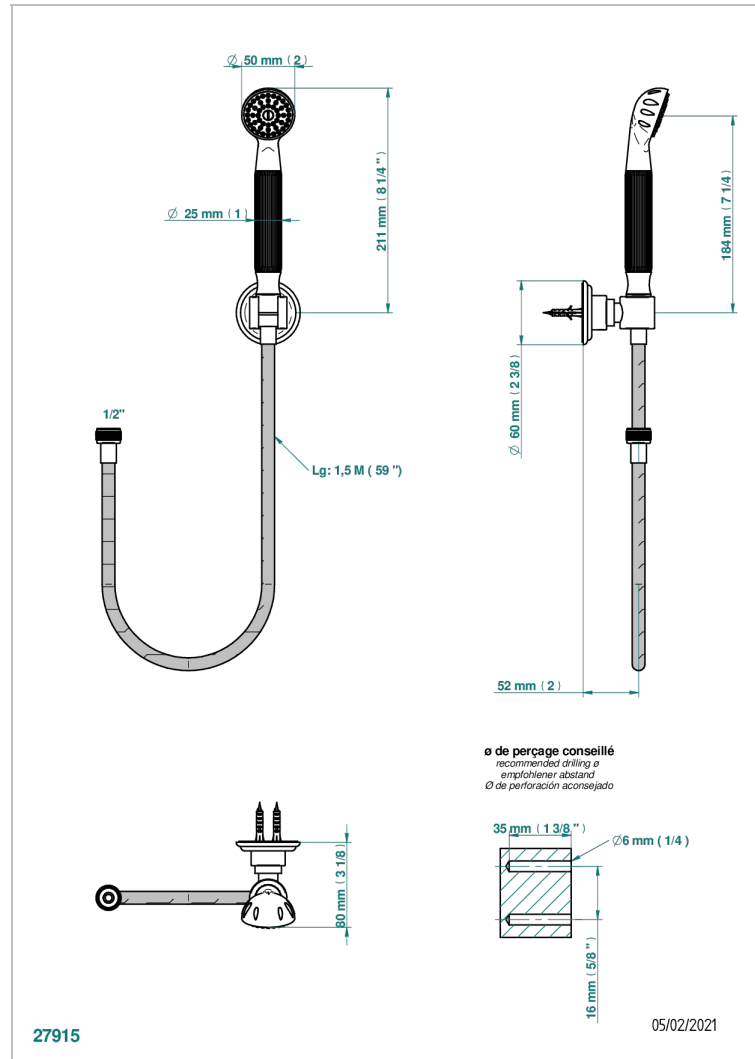

AMBOISE RED JASPER

A1L-52A

Wall mounted stylised handshower, hose and fixed hook - no elbow

CHARACTERISTIC

- Amboise Red Jasper
- Wall mounted stylised handshower, hose and fixed hook - no elbow

TECHNICAL SPECS

- Recommandé : 3 bars (max. 5 bars) - Advised : 43,5 psi (max. 72 psi)
- 9,5 l/min à 3 bars (2.5 gpm at 43.5 psi)

AVAILABLE FINITIONS

Black ceram - D30
Blush PVD - H62
Brass color PVD - H49
Brown bronze color PVD - F33
Chrome polished - A02
Chrome polished / gold polished - G02

Gold color PVD - H52
Gold mat - F07
Gold polished - F01
Graphite PVD - H64
Matt Umber PVD - H67
Matt blush PVD - H60

Matt brass color PVD - H50
Matt brown bronze color PVD - F34
Matt chrome (American satin) - C02
Matt gold color PVD - H53
Matt graphite PVD - H65
Matt nickel (American satin) - C01

Matt nickel color PVD - H56
Nickel antique / Sovereign - H28
Nickel color PVD - H55
Nickel polished - B01
Soft gold - F30
Soft matt gold - F31

Umber PVD - H66