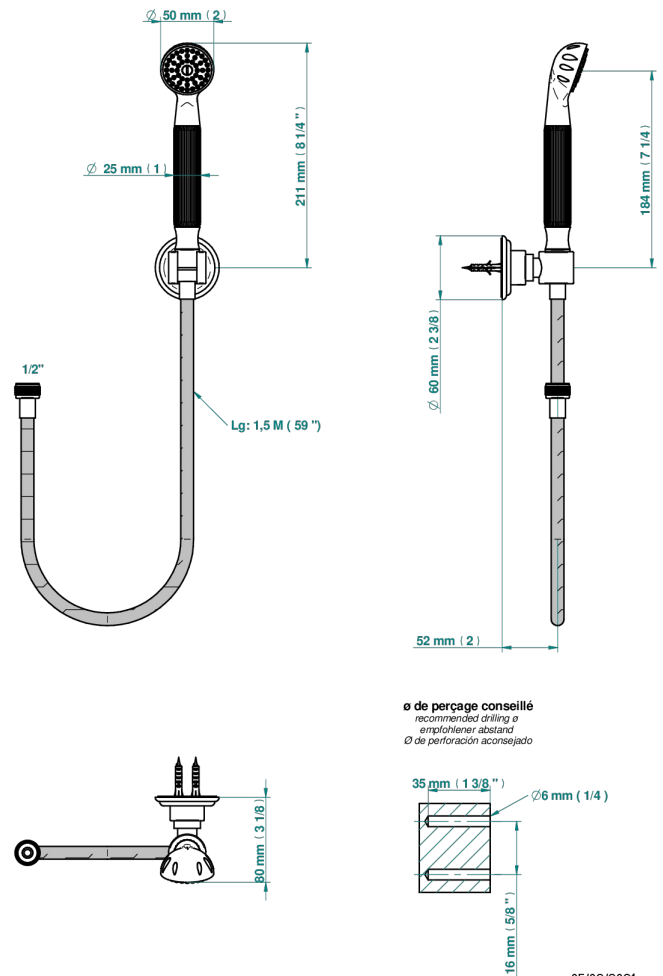

AMBOISE RED JASPER

A1L-52A

Wall mounted stylised handshower, hose and fix hook

27915

05/02/2021

CHARACTERISTIC

- Amboise Red Jasper
- Wall mounted stylised handshower, hose and fix hook

TECHNICAL SPECS

- Recommandé : 3 bars (max. 5 bars) - Advised : 43,5 psi (max. 72 psi)
- 9,5 l/min à 3 bars (2.5 gpm at 43.5 psi)

AVAILABLE FINITIONS

Antique nickel - H28
Black ceram - D30
Blush PVD - H62
Brass color PVD - H49
Brown bronze color PVD - F33
Gold color PVD - H52