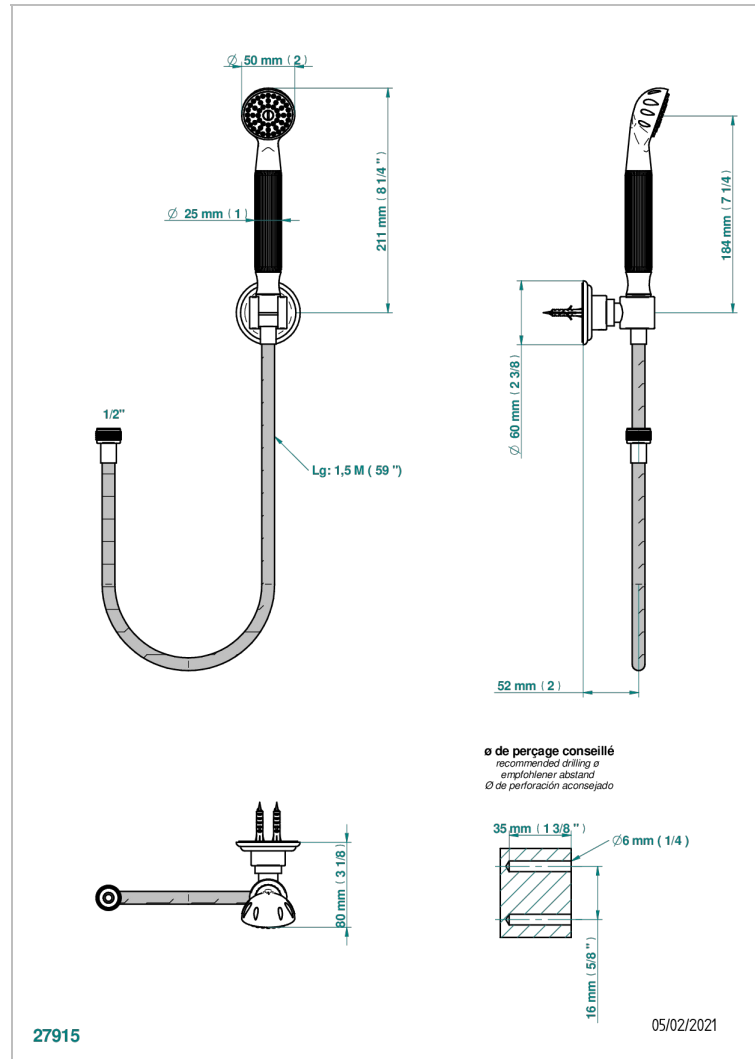

AMBOISE LAPIS LAZULI

A1K-52A

Wall mounted stylised handshower, hose and fixed hook - no elbow

CHARACTERISTIC

- Amboise Lapis Lazuli
- Wall mounted stylised handshower, hose and fixed hook - no elbow

TECHNICAL SPECS

- Recommandé : 3 bars (max. 5 bars) - Advised : 43,5 psi (max. 72 psi)
- 9,5 l/min à 3 bars (2.5 gpm at 43.5 psi)

AVAILABLE FINITIONS

Black ceram - D30
Blush PVD - H62
Brass color PVD - H49
Brown bronze color PVD - F33
Chrome polished - A02
Chrome polished / gold polished - G02

Gold color PVD - H52
Gold mat - F07
Gold polished - F01
Graphite PVD - H64
Matt Umber PVD - H67
Matt blush PVD - H60

Matt brass color PVD - H50
Matt brown bronze color PVD - F34
Matt chrome (American satin) - C02
Matt gold color PVD - H53
Matt graphite PVD - H65
Matt nickel (American satin) - C01

Matt nickel color PVD - H56
Nickel antique / Sovereign - H28
Nickel color PVD - H55
Nickel polished - B01
Soft gold - F30
Soft matt gold - F31

Umber PVD - H66