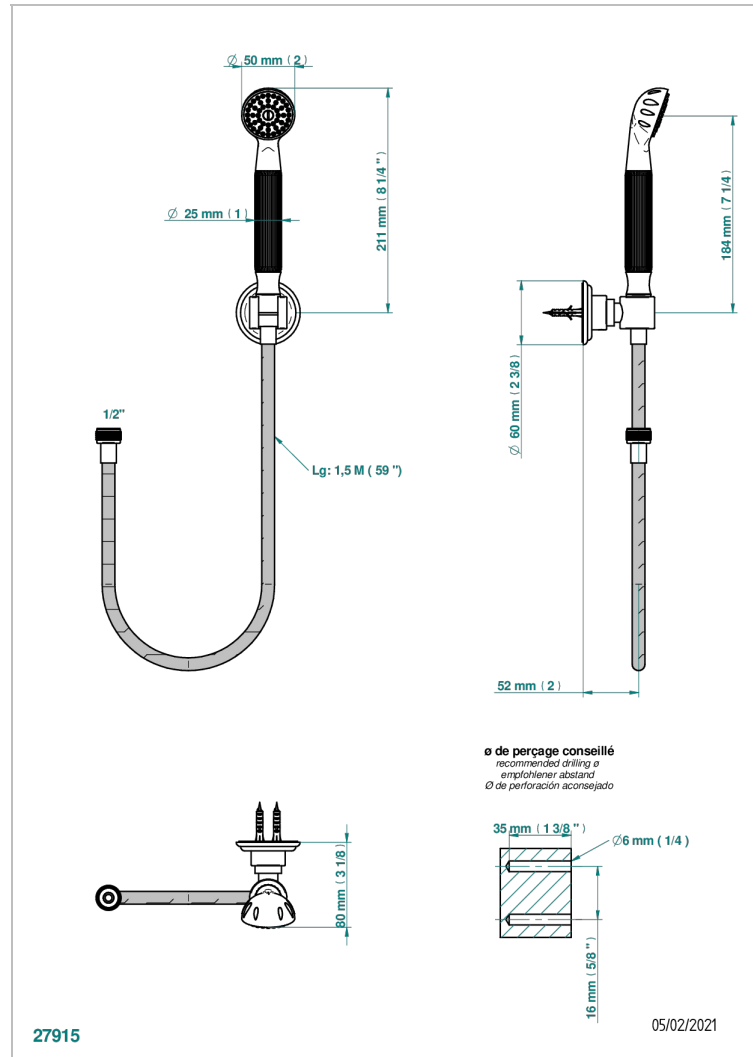

# AMBOISE LAPIS LAZULI

A1K-52A

Wall mounted stylised handshower, hose and fix hook

## CHARACTERISTIC

- Amboise Lapis Lazuli
- Wall mounted stylised handshower, hose and fix hook

## TECHNICAL SPECS

- Recommandé : 3 bars (max. 5 bars) - Advised : 43,5 psi (max. 72 psi)
- 9,5 l/min à 3 bars (2.5 gpm at 43.5 psi)

## AVAILABLE FINITIONS

Antique nickel - H28  
Black ceram - D30  
Blush PVD - H62  
Brass color PVD - H49  
Brown bronze color PVD - F33  
Gold color PVD - H52

Graphite PVD - H64  
Matt Umber PVD - H67  
Matt blush PVD - H60  
Matt brass color PVD - H50  
Matt brown bronze color PVD - F34  
Matt chrome - C02