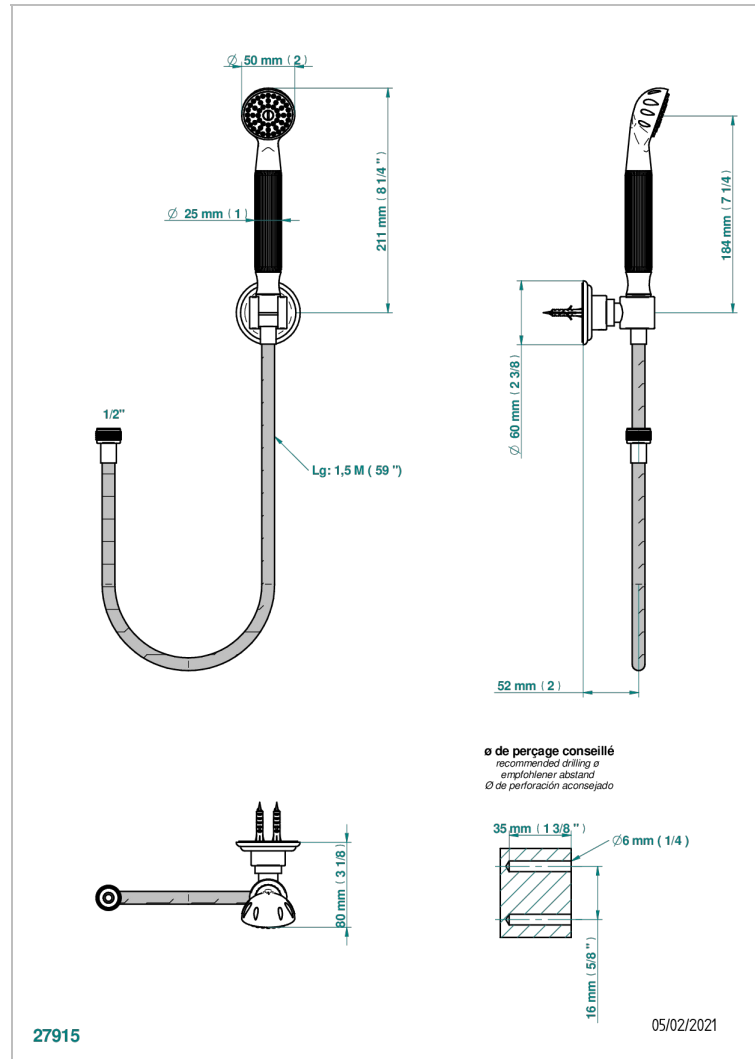

# AMBOISE MALACHITE

A1J-52A

Wall mounted stylised handshower, hose and fixed hook - no elbow

## CHARACTERISTIC

- Amboise Malachite
- Wall mounted stylised handshower, hose and fixed hook - no elbow