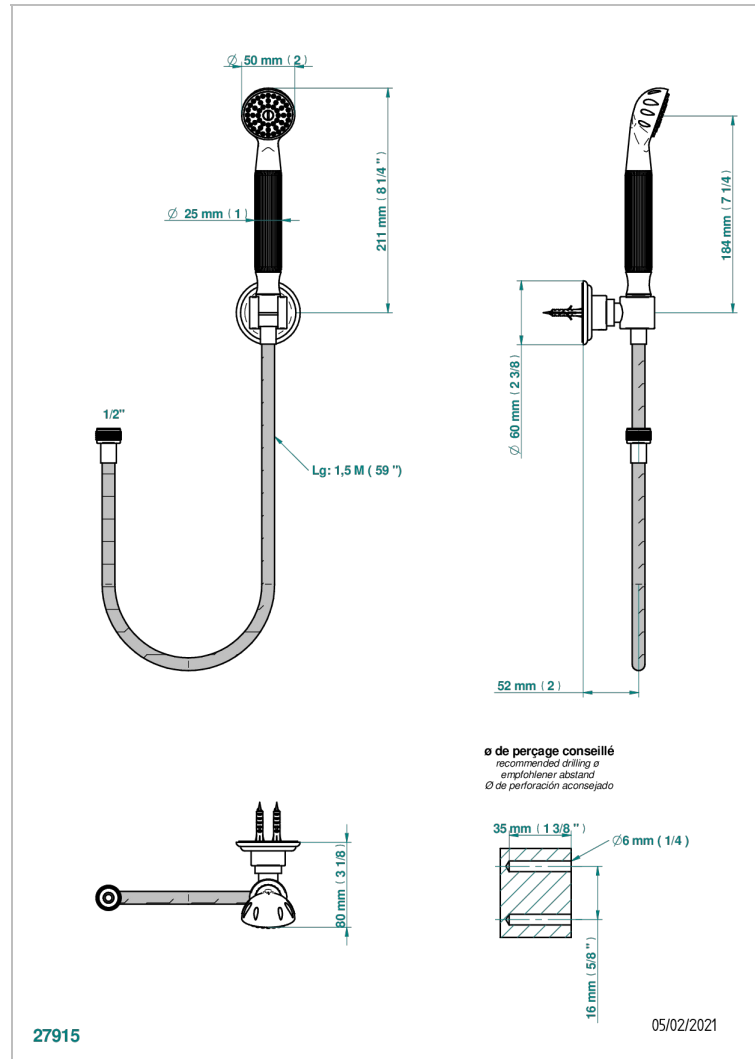

AMBOISE MALACHITE

A1J-52A

Wall mounted stylised handshower, hose and fix hook

CHARACTERISTIC

- Amboise Malachite
- Wall mounted stylised handshower, hose and fix hook

TECHNICAL SPECS

- Recommandé : 3 bars (max. 5 bars) - Advised : 43,5 psi (max. 72 psi)
- 9,5 l/min à 3 bars (2.5 gpm at 43.5 psi)

AVAILABLE FINITIONS

Antique nickel - H28
Black ceram - D30
Blush PVD - H62
Brass color PVD - H49
Brown bronze color PVD - F33
Gold color PVD - H52

Graphite PVD - H64
Matt Umber PVD - H67
Matt blush PVD - H60
Matt brass color PVD - H50
Matt brown bronze color PVD - F34
Matt chrome - C02

Matt gold - F07
Matt gold color PVD - H53
Matt graphite PVD - H65
Matt nickel (color finish) - C01
Matt nickel color PVD - H56
Nickel color PVD - H55

Polished chrome (color finish) - A02
Polished chrome / Polished gold (color finish) - G02
Polished gold (color finish) - F01
Polished nickel - B01
Soft gold - F30
Soft matt gold - F31
Umber PVD - H66