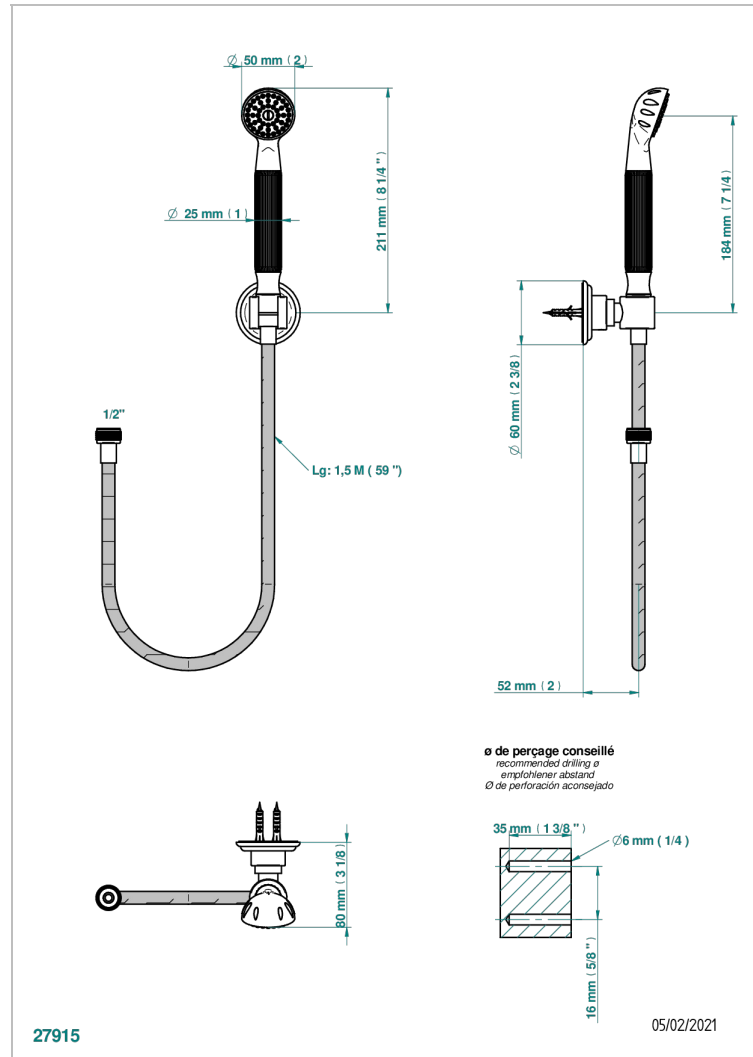

AMBOISE MALACHITE

A1J-52A

Wall mounted stylised handshower, hose and fix hook

CHARACTERISTIC

- Amboise Malachite
- Wall mounted stylised handshower, hose and fix hook

TECHNICAL SPECS

- Recommandé : 3 bars (max. 5 bars) - Advised : 43,5 psi (max. 72 psi)
- 9,5 l/min à 3 bars (2.5 gpm at 43.5 psi)

AVAILABLE FINITIONS

Antique nickel - H28
Black ceram - D30
Blush PVD - H62
Brass color PVD - H49
Brown bronze color PVD - F33
Gold color PVD - H52

Graphite PVD - H64
Matt Umber PVD - H67
Matt blush PVD - H60
Matt brass color PVD - H50
Matt brown bronze color PVD - F34
Matt chrome - C02

Matt gold - F07
Matt gold color PVD - H53
Matt graphite PVD - H65
Matt nickel (color finish) - C01
Matt nickel color PVD - H56
Nickel color PVD - H55

Polished chrome (color finish) - A02
Polished chrome / Polished gold (color finish) - G02
Polished gold (color finish) - F01
Polished nickel - B01
Soft gold - F30
Soft matt gold - F31
Umber PVD - H66