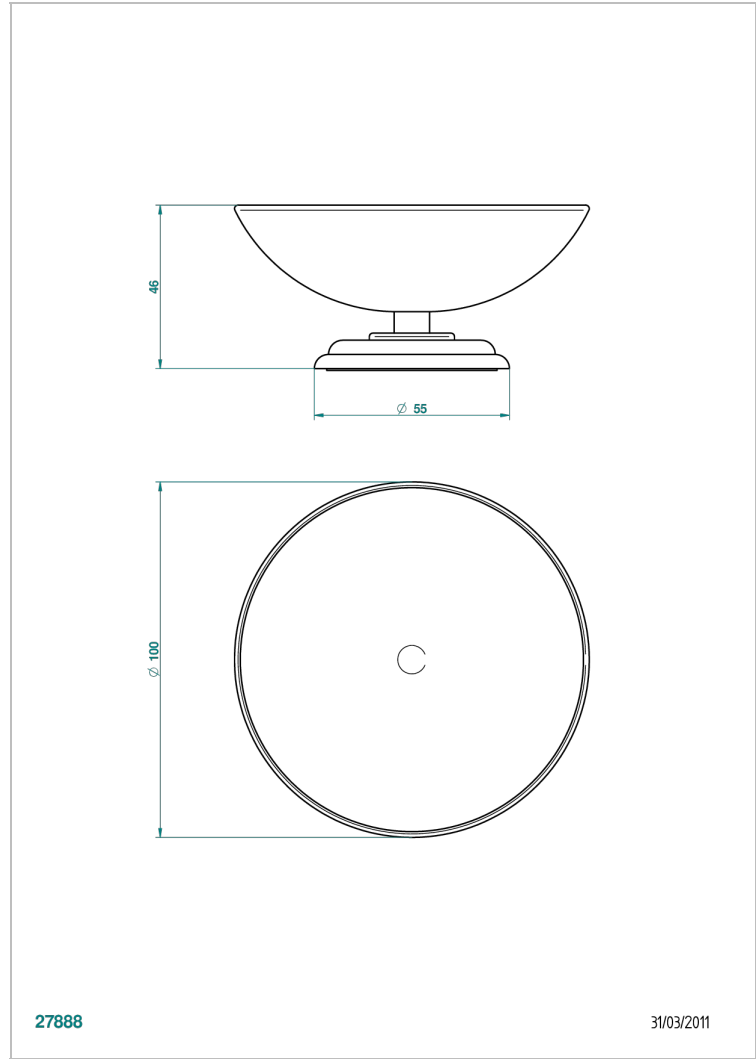

MARQUISE PLATINUM DECOR

A7G-544

Soap dish, freestanding , 4" diameter

THG[®]
PARIS

27888

31/03/2011

CHARACTERISTIC

- Marquise platinum decor
- Soap dish, freestanding , 4" diameter