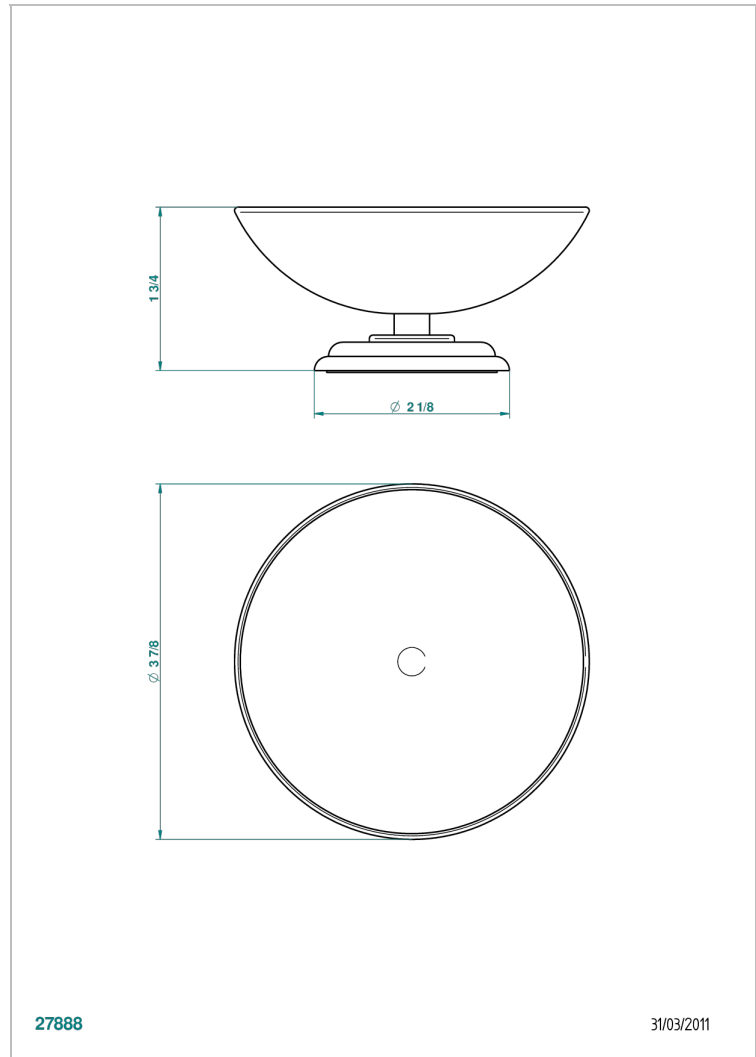

MARQUISE PLATINUM DECOR

A7G-544

Soap dish, freestanding , 4" diameter

THG[®]
PARIS

27888

31/03/2011

CHARACTERISTIC

- Marquise platinum decor
- Soap dish, freestanding , 4" diameter