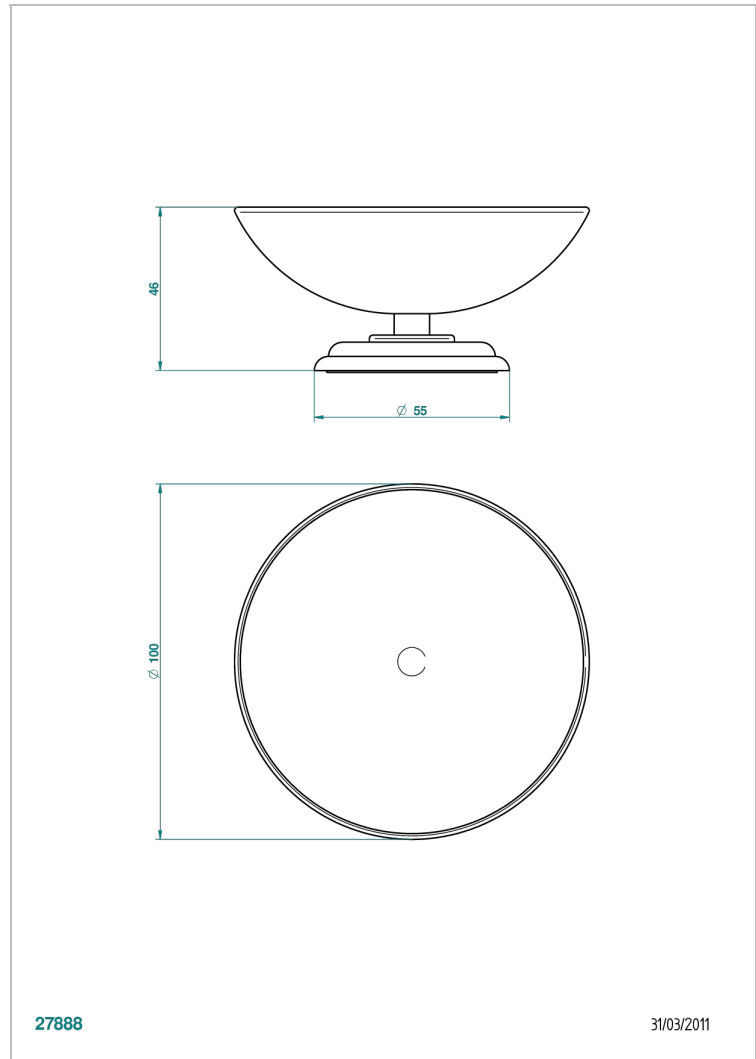

MARQUISE PLATINUM DECOR

A7G-544

Soap dish on stand, ø 100 mm

THG[®]
PARIS

27888

31/03/2011

CHARACTERISTIC

- Marquise platinum decor
- Soap dish on stand, ø 100 mm

AVAILABLE FINITIONS

Antique nickel - H28
Black ceram - D30
Blush PVD - H62
Brass color PVD - H49
Brown bronze color PVD - F33
Gold color PVD - H52

Graphite PVD - H64
Lacquered light bronze - D01
Matt Umber PVD - H67
Matt blush PVD - H60
Matt brass color PVD - H50
Matt brown bronze color PVD - F34