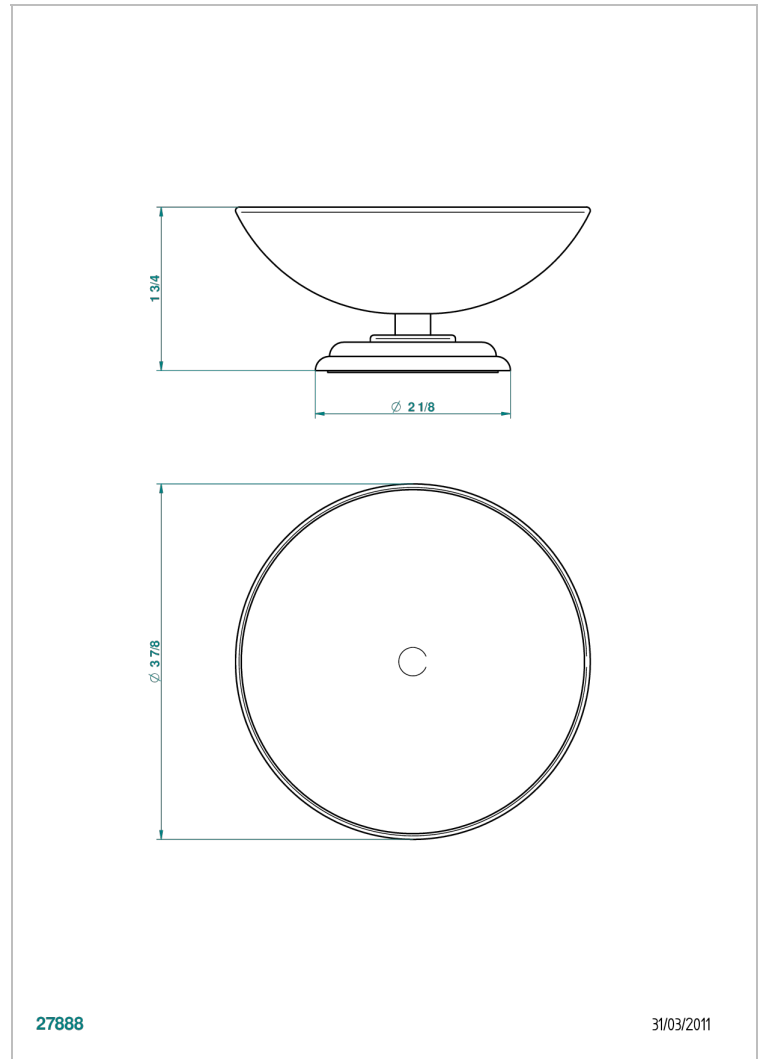

# MARQUISE PLATINUM DECOR

A7G-544

Soap dish on stand, ø 100 mm

THG<sup>®</sup>  
PARIS

27888

31/03/2011

## CHARACTERISTIC

- Marquise platinum decor
- Soap dish on stand, ø 100 mm