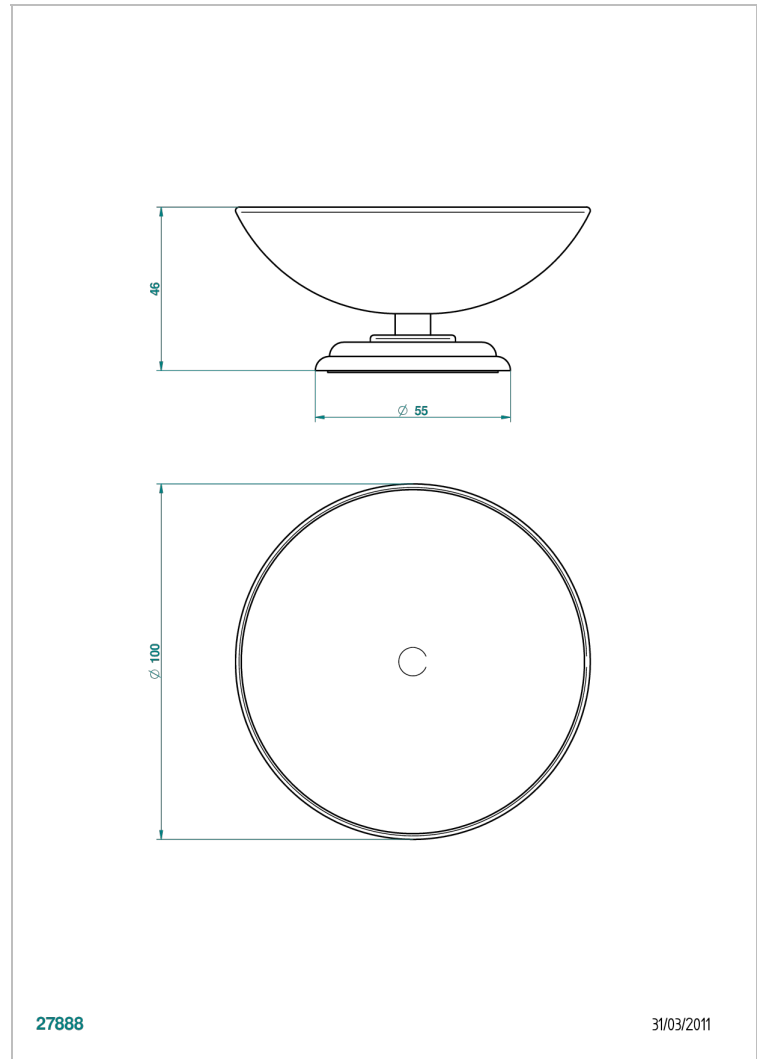

# MARQUISE GOLD DECOR

A7F-544

Soap dish, freestanding , 4" diameter

THG<sup>®</sup>  
PARIS

27888

31/03/2011

## CHARACTERISTIC

- Marquise Gold decor
- Soap dish, freestanding , 4" diameter