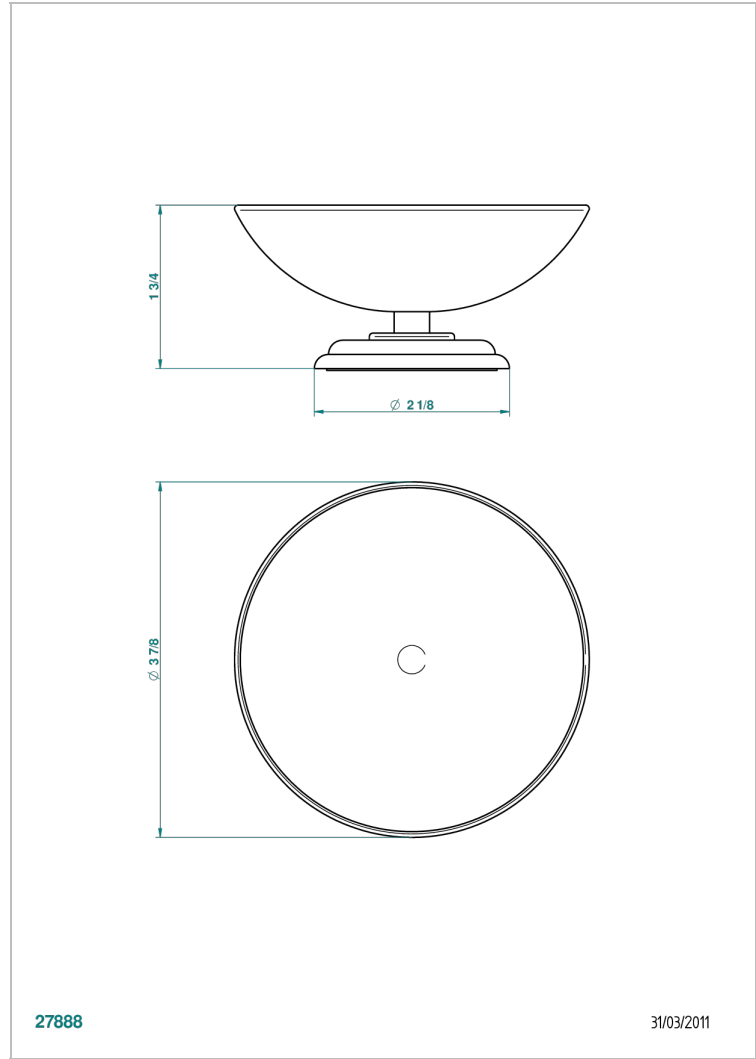

MARQUISE GOLD DECOR

A7F-544

Soap dish, freestanding , 4" diameter

THG[®]
PARIS

27888

31/03/2011

CHARACTERISTIC

- Marquise Gold decor
- Soap dish, freestanding , 4" diameter