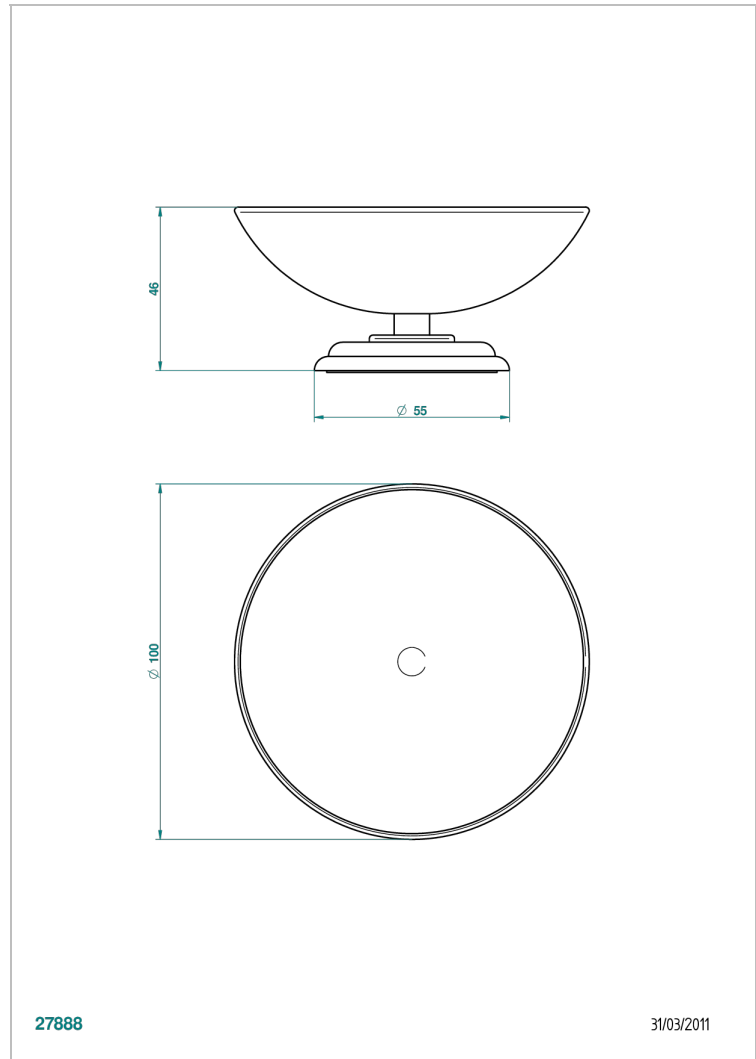

MARQUISE GOLD DECOR

A7F-544

Soap dish on stand, ø 100 mm

THG[®]
PARIS

27888

31/03/2011

CHARACTERISTIC

- Marquise Gold decor
- Soap dish on stand, ø 100 mm

AVAILABLE FINITIONS

Antique nickel - H28
Black ceram - D30
Blush PVD - H62
Brass color PVD - H49
Brown bronze color PVD - F33
Gold color PVD - H52

Graphite PVD - H64
Lacquered light bronze - D01
Matt Umber PVD - H67
Matt blush PVD - H60
Matt brass color PVD - H50
Matt brown bronze color PVD - F34