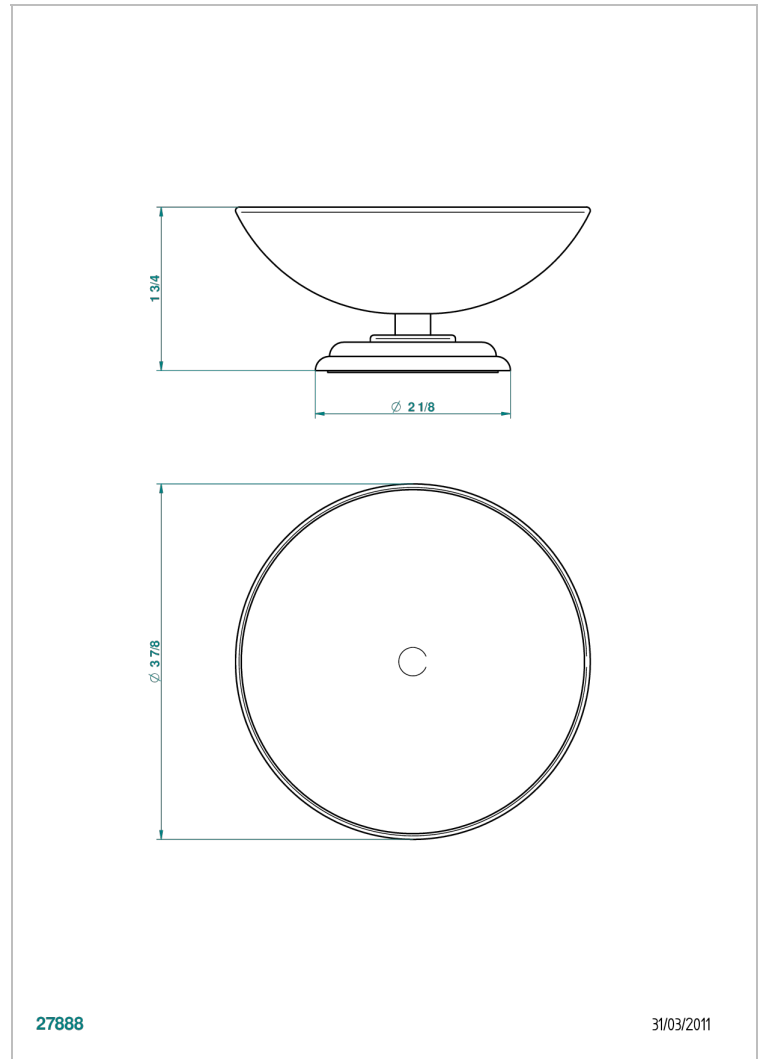

MARQUISE GOLD DECOR

A7F-544

Soap dish on stand, \varnothing 100 mm

THG[®]
PARIS

27888

31/03/2011

CHARACTERISTIC

- Marquise Gold decor
- Soap dish on stand, \varnothing 100 mm