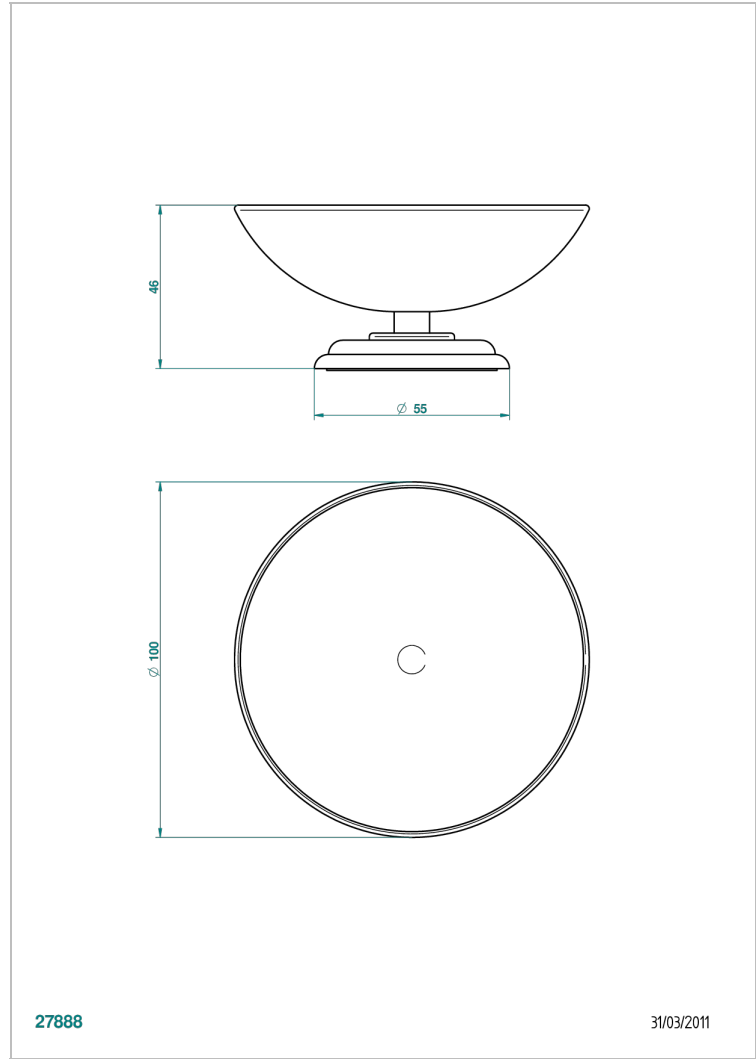

ITHAQUE PLATINUM DECOR

A7B-544

Soap dish, freestanding , 4" diameter

THG[®]
PARIS

CHARACTERISTIC

- Ithaque Platinum decor
- Soap dish, freestanding , 4" diameter

AVAILABLE FINITIONS

Black ceram - D30
Blush PVD - H62
Brass color PVD - H49
Brown bronze color PVD - F33
Chrome polished - A02
Chrome polished / gold polished - G02

Copper antique matt, coated - H07
Gold color PVD - H52
Gold mat - F07
Gold polished - F01
Graphite PVD - H64
Light coated bronze - D01

Matt Umber PVD - H67
Matt blush PVD - H60
Matt brass color PVD - H50
Matt brown bronze color PVD - F34
Matt chrome (American satin) - C02
Matt gold color PVD - H53