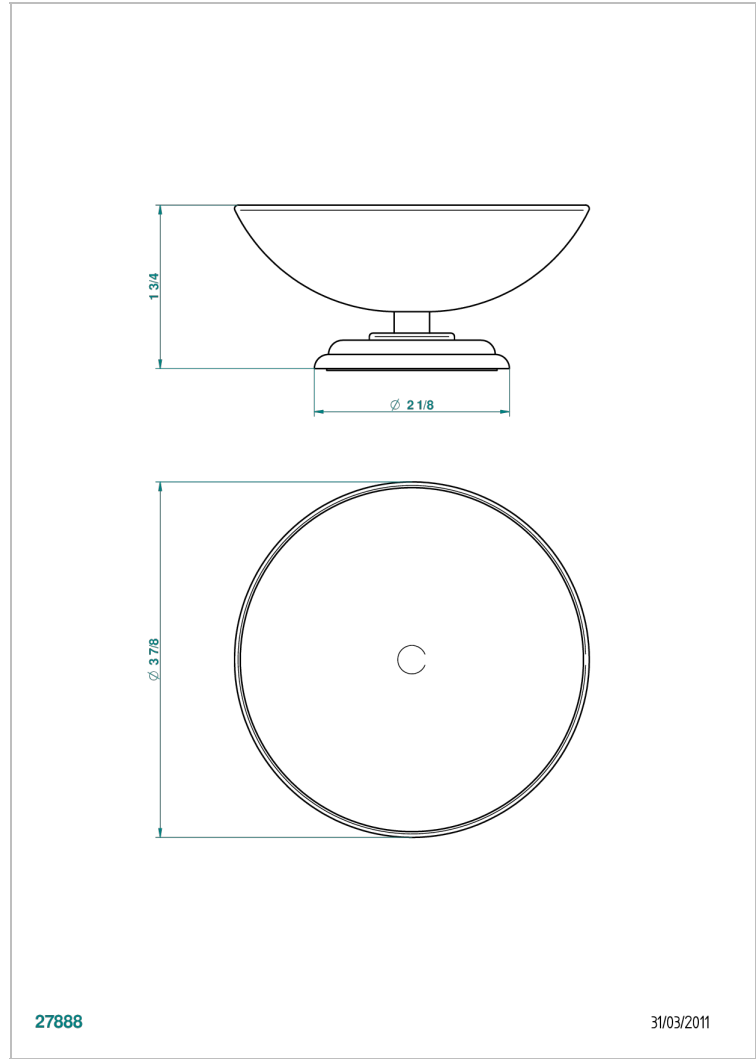

ITHAQUE PLATINUM DECOR

A7B-544

Soap dish, freestanding , 4" diameter

THG[®]
PARIS

27888

31/03/2011

CHARACTERISTIC

- Ithaque Platinum decor
- Soap dish, freestanding , 4" diameter