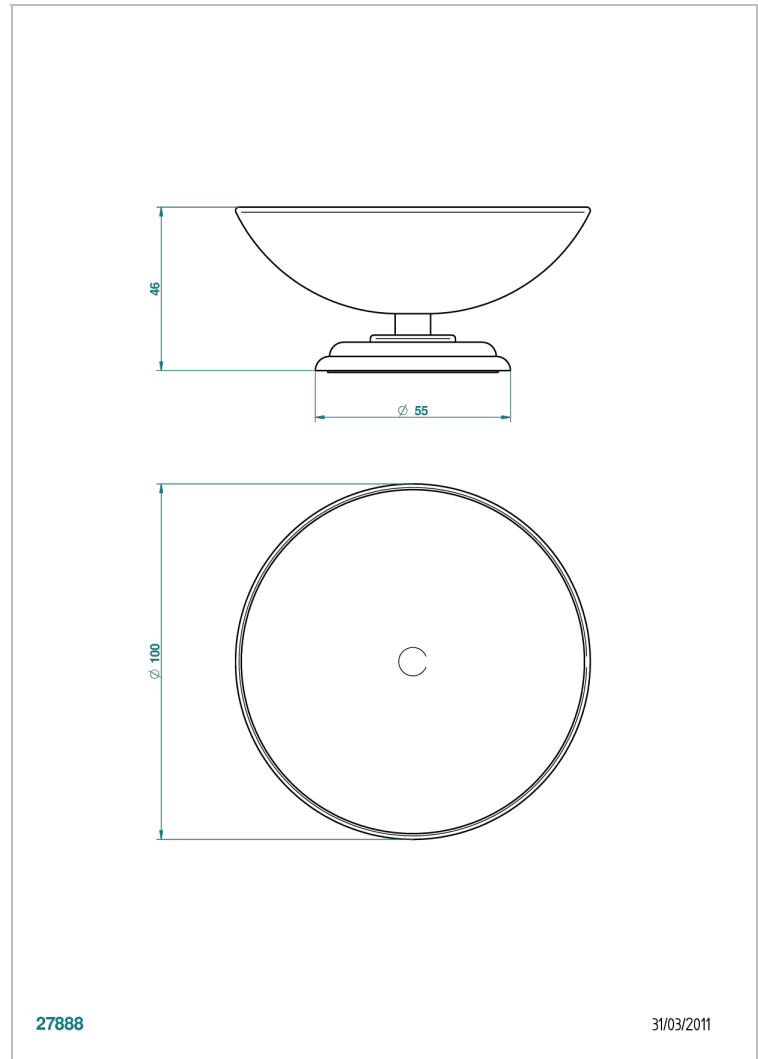

ITHAQUE PLATINUM DECOR

A7B-544

Soap dish on stand, ø 100 mm

THG[®]
PARIS

27888

31/03/2011

CHARACTERISTIC

- Ithaque Platinum decor
- Soap dish on stand, ø 100 mm

AVAILABLE FINITIONS

Antique nickel - H28
Black ceram - D30
Blush PVD - H62
Brass color PVD - H49
Brown bronze color PVD - F33
Gold color PVD - H52

Graphite PVD - H64
Lacquered light bronze - D01
Matt Umber PVD - H67
Matt blush PVD - H60
Matt brass color PVD - H50
Matt brown bronze color PVD - F34