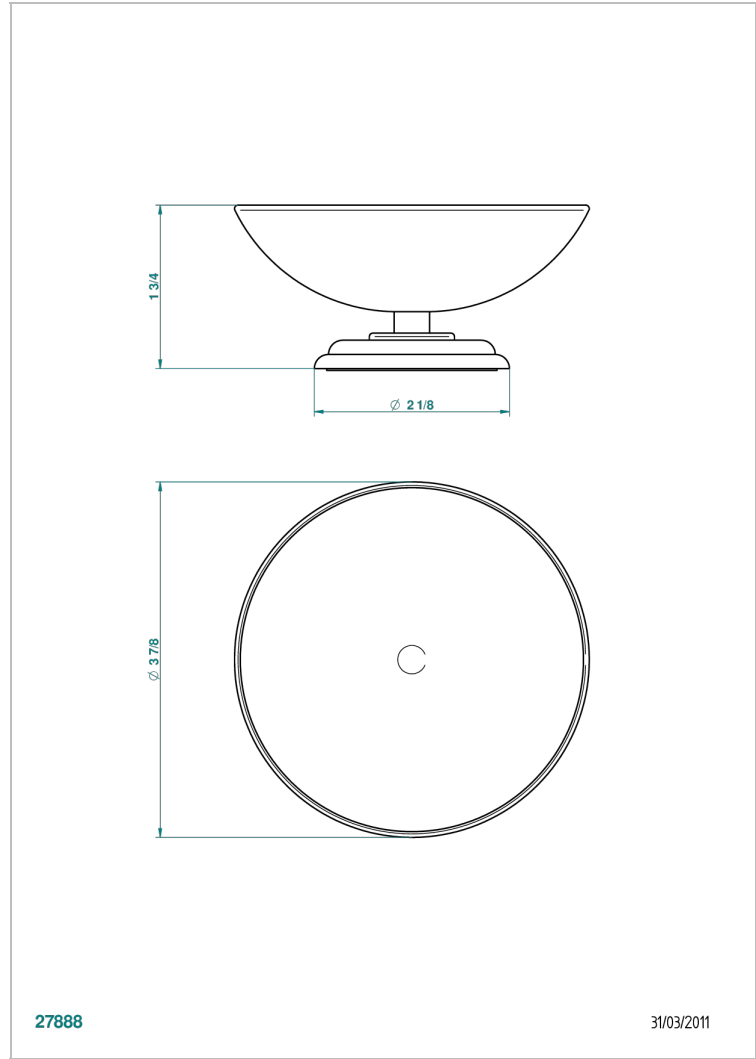

ITHAQUE PLATINUM DECOR

A7B-544

Soap dish on stand, \varnothing 100 mm

THG[®]
PARIS

27888

31/03/2011

CHARACTERISTIC

- Ithaque Platinum decor
- Soap dish on stand, \varnothing 100 mm