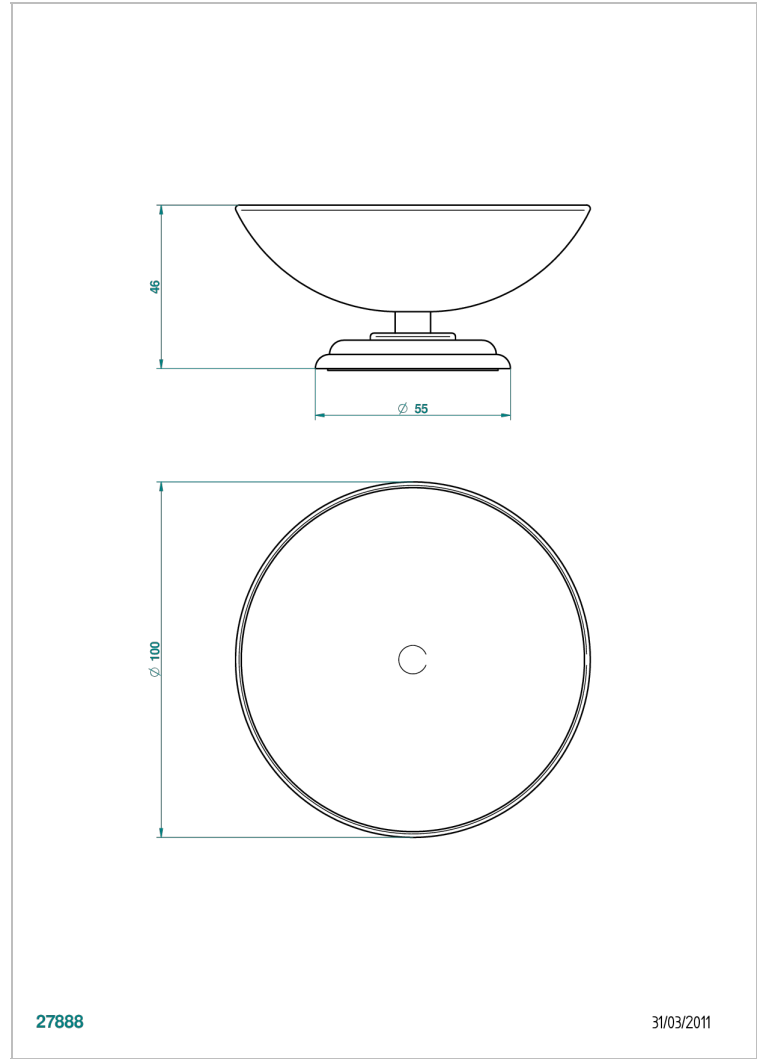

PANTHERE BLACK CRYSTAL

A2K-544

Soap dish, freestanding , 4" diameter

THG[®]
PARIS

CHARACTERISTIC

- Panthère Black crystal
- Soap dish, freestanding , 4" diameter

AVAILABLE FINITIONS

Black ceram - D30
Blush PVD - H62
Brass color PVD - H49
Brown bronze color PVD - F33
Chrome polished - A02
Chrome polished / gold polished - G02

Copper antique matt, coated - H07
Gold color PVD - H52
Gold mat - F07
Gold polished - F01
Graphite PVD - H64
Light coated bronze - D01

Matt Umber PVD - H67
Matt blush PVD - H60
Matt brass color PVD - H50
Matt brown bronze color PVD - F34
Matt chrome (American satin) - C02
Matt gold color PVD - H53