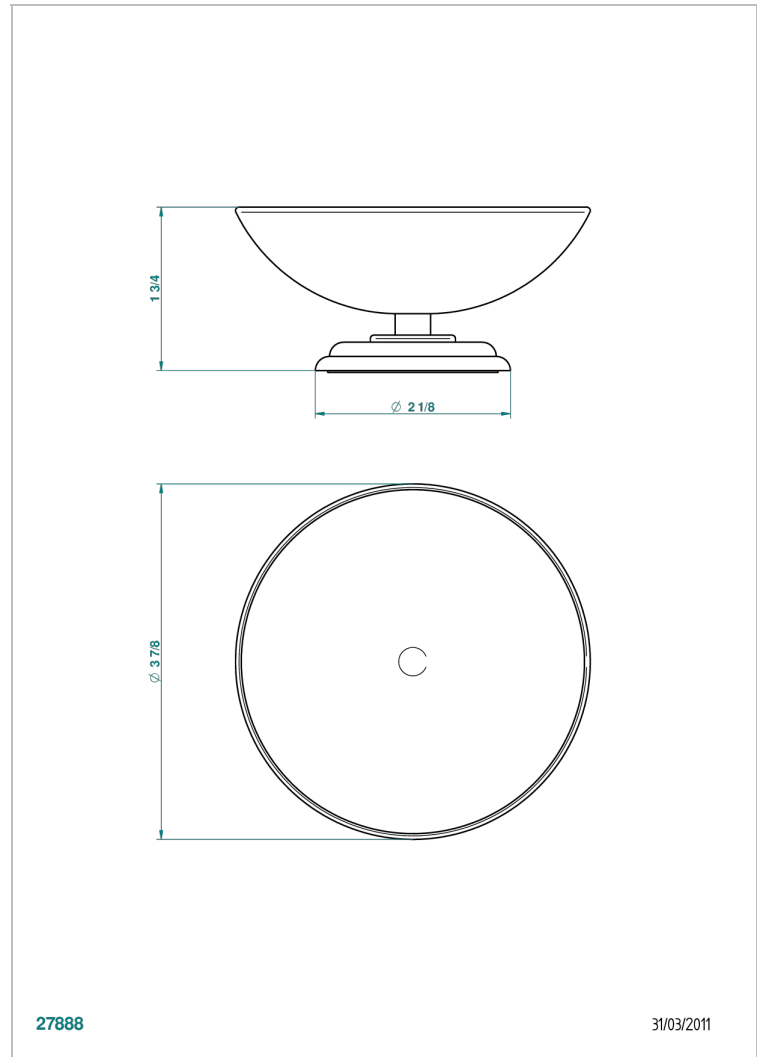

PANTHERE BLACK CRYSTAL

A2K-544

Soap dish, freestanding , 4" diameter

THG[®]
PARIS

CHARACTERISTIC

- Panthère Black crystal
- Soap dish, freestanding , 4" diameter

AVAILABLE FINITIONS

Black ceram - D30
Blush PVD - H62
Brass color PVD - H49
Brown bronze color PVD - F33
Chrome polished - A02
Chrome polished / gold polished - G02