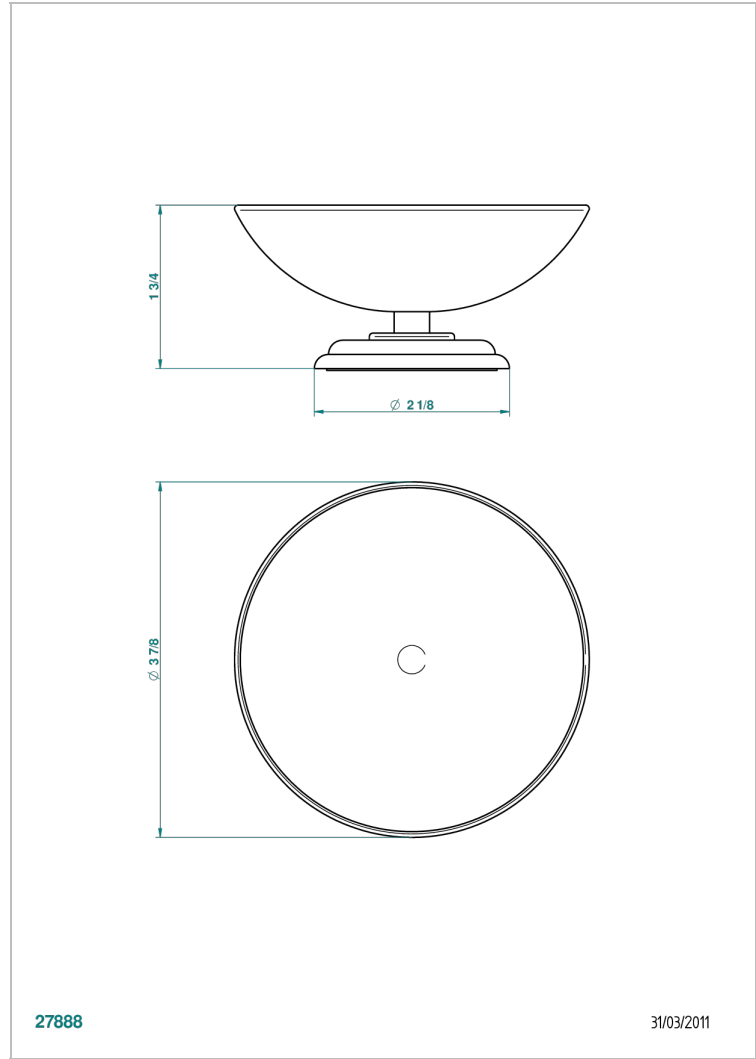

PANTHERE BLACK CRYSTAL

A2K-544

Soap dish on stand, \varnothing 100 mm

THG[®]
PARIS

27888

31/03/2011

CHARACTERISTIC

- Panthère Black crystal
- Soap dish on stand, \varnothing 100 mm