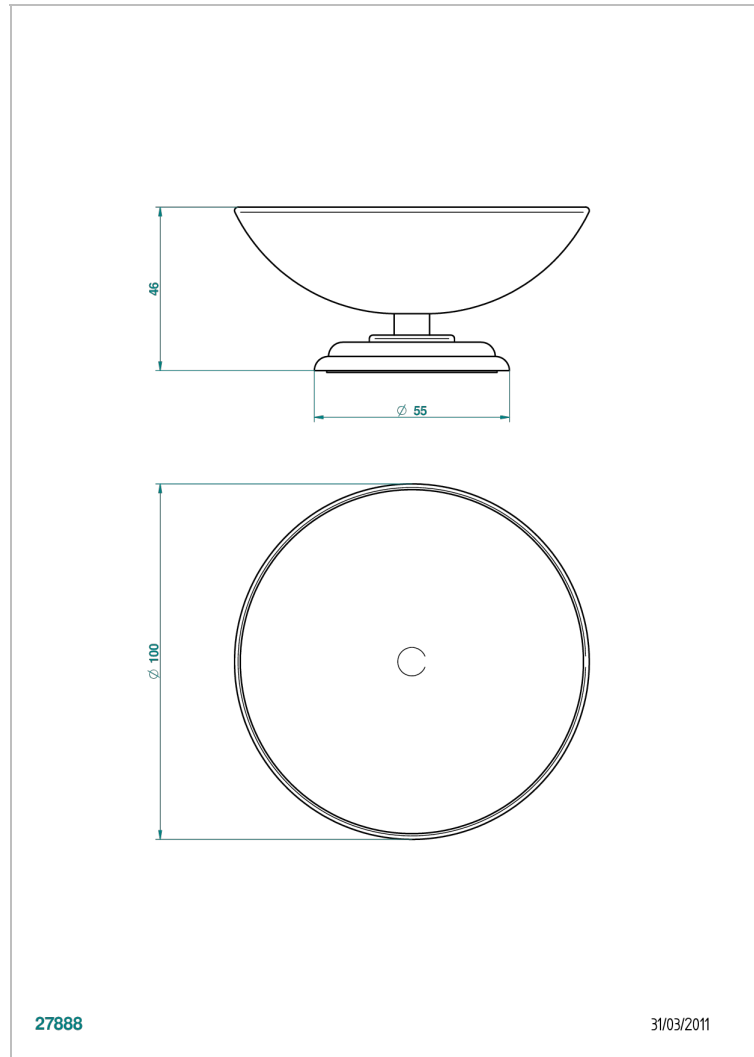

# PANTHERE CLEAR CRYSTAL

A2H-544

Soap dish, freestanding , 4" diameter

THG<sup>®</sup>  
PARIS

## CHARACTERISTIC

- Panthère Clear crystal
- Soap dish, freestanding , 4" diameter