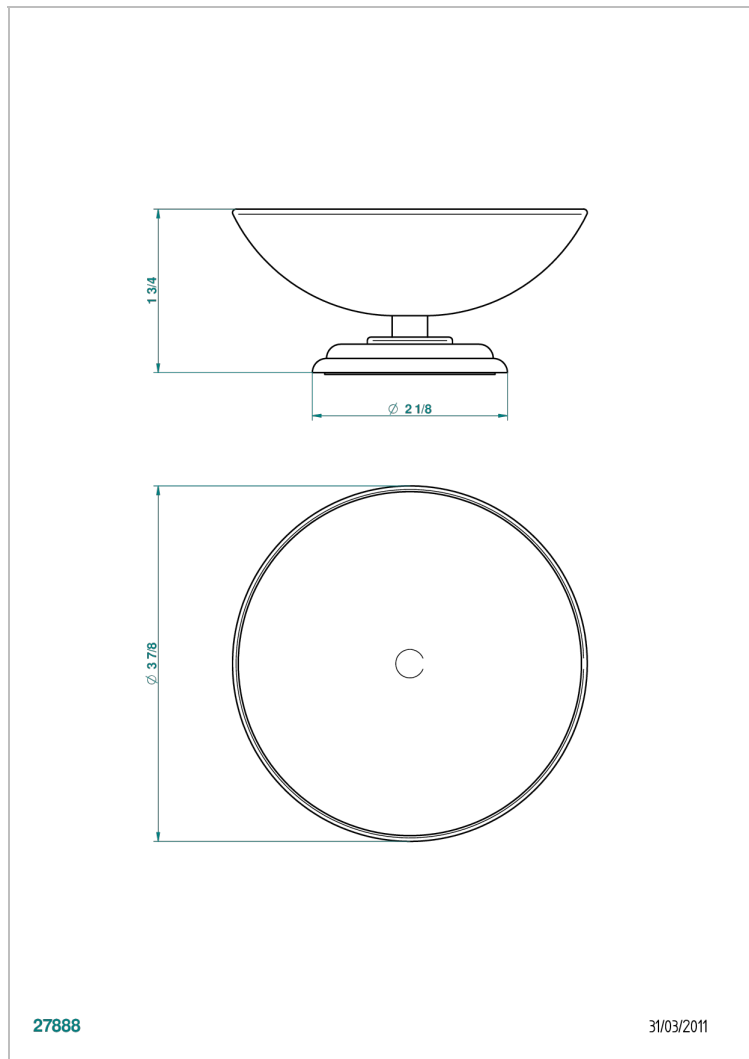

# PANTHERE CLEAR CRYSTAL

A2H-544

Soap dish, freestanding , 4" diameter

THG<sup>®</sup>  
PARIS

27888

31/03/2011

## CHARACTERISTIC

- Panthère Clear crystal
- Soap dish, freestanding , 4" diameter