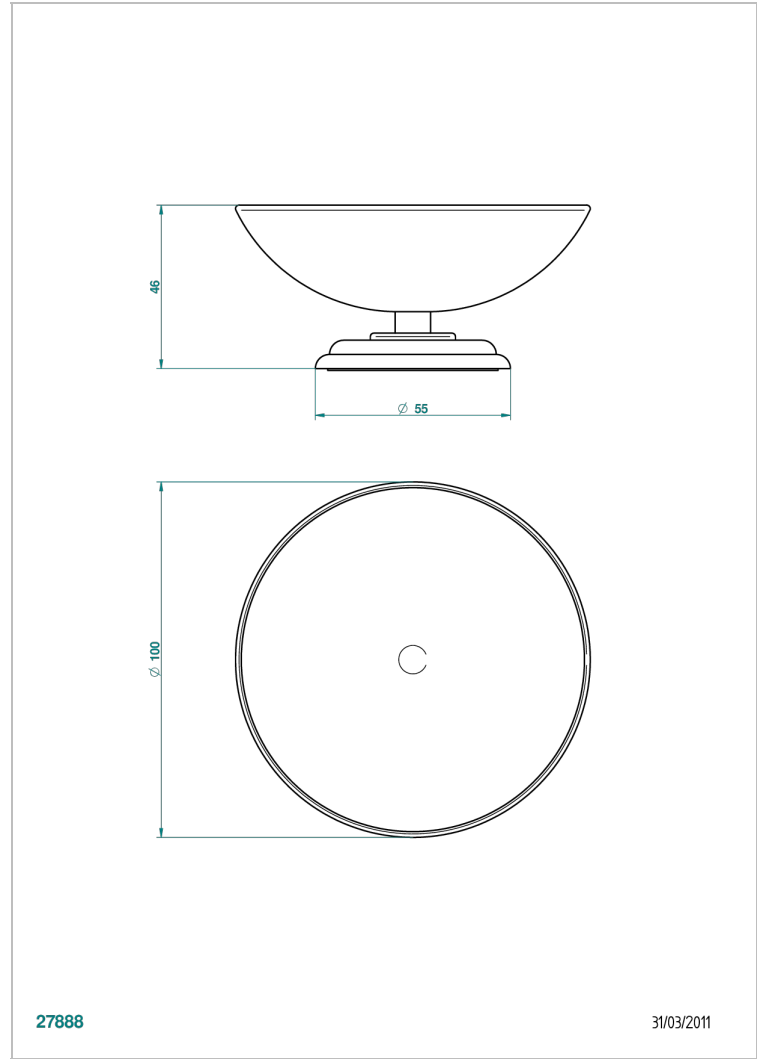

VENICE

A2E-544

Soap dish, freestanding , 4" diameter

27888

31/03/2011

CHARACTERISTIC

- Venice
- Soap dish, freestanding , 4" diameter

AVAILABLE FINITIONS