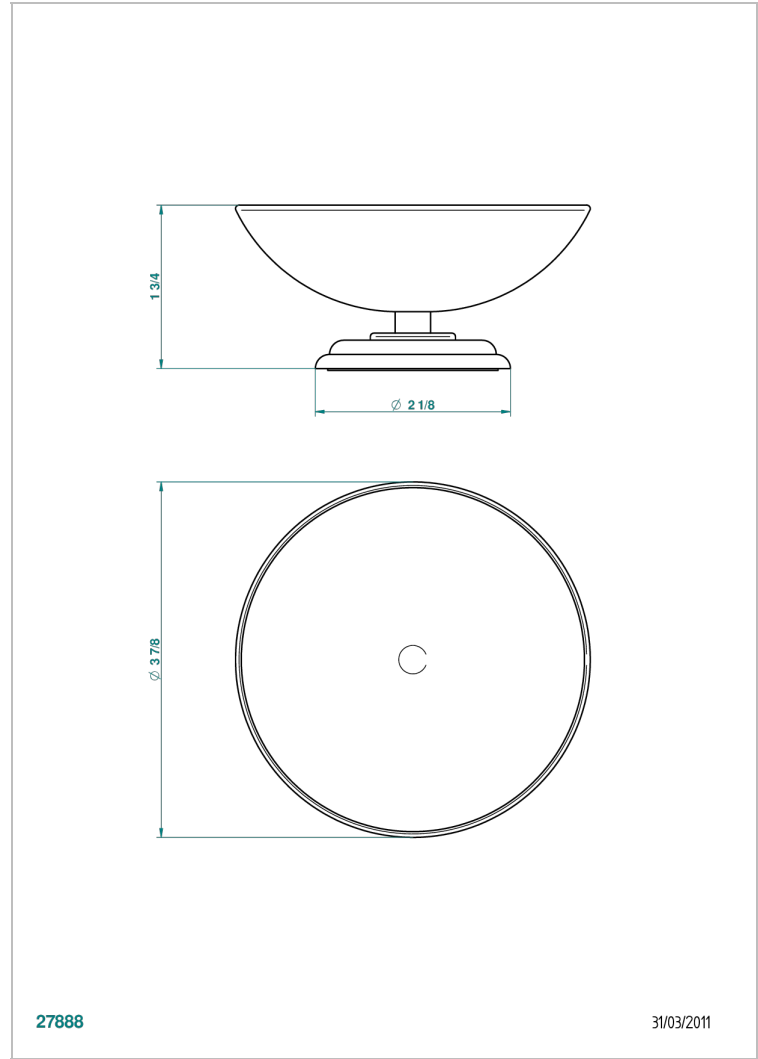

VENICE

A2E-544

Soap dish, freestanding , 4" diameter

CHARACTERISTIC

- Venice
- Soap dish, freestanding , 4" diameter

AVAILABLE FINITIONS

Black ceram - D30
Blush PVD - H62
Brass color PVD - H49
Brown bronze color PVD - F33
Chrome polished - A02
Chrome polished / gold polished - G02