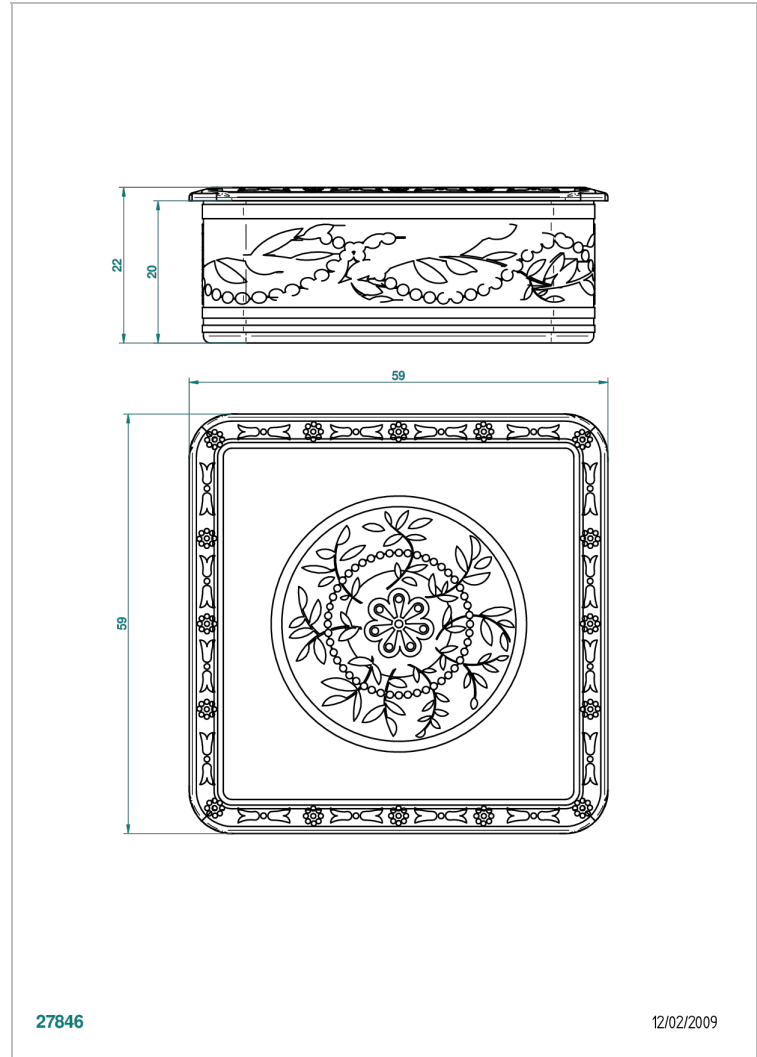

MARQUISE PLATINUM DECOR

A7G-4617

Porcelain square pill box, 55 x 55 mm

THG[®]
PARIS

27846

12/02/2009

CHARACTERISTIC

- Marquise platinum decor
- Porcelain square pill box, 55 x 55 mm

AVAILABLE FINITIONS

Antique nickel - H28
Black ceram - D30
Blush PVD - H62
Brass color PVD - H49
Brown bronze color PVD - F33
Gold color PVD - H52

Graphite PVD - H64
Lacquered light bronze - D01
Matt Umber PVD - H67
Matt blush PVD - H60
Matt brass color PVD - H50
Matt brown bronze color PVD - F34