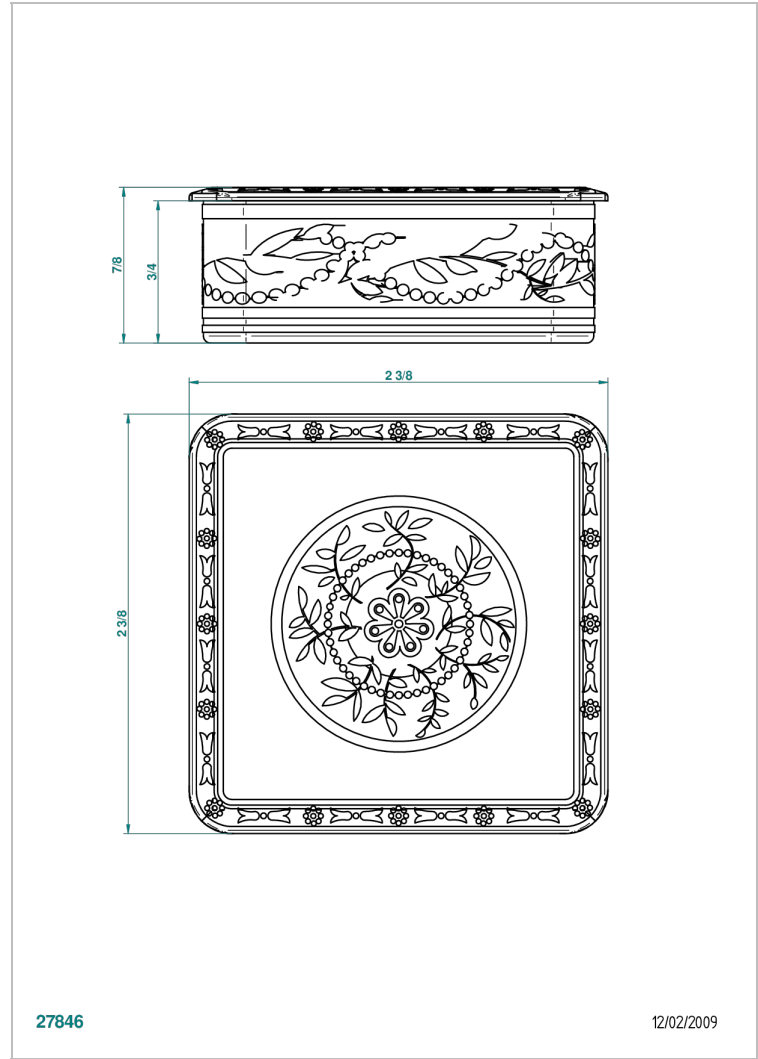

MARQUISE PLATINUM DECOR

A7G-4617

Porcelain square pill box, 55 x 55 mm

THG[®]
PARIS

27846

12/02/2009

CHARACTERISTIC

- Marquise platinum decor
- Porcelain square pill box, 55 x 55 mm

AVAILABLE FINITIONS

Antique nickel - H28
Black ceram - D30
Blush PVD - H62
Brass color PVD - H49
Brown bronze color PVD - F33
Gold color PVD - H52

Graphite PVD - H64
Lacquered light bronze - D01
Matt Umber PVD - H67
Matt blush PVD - H60
Matt brass color PVD - H50
Matt brown bronze color PVD - F34