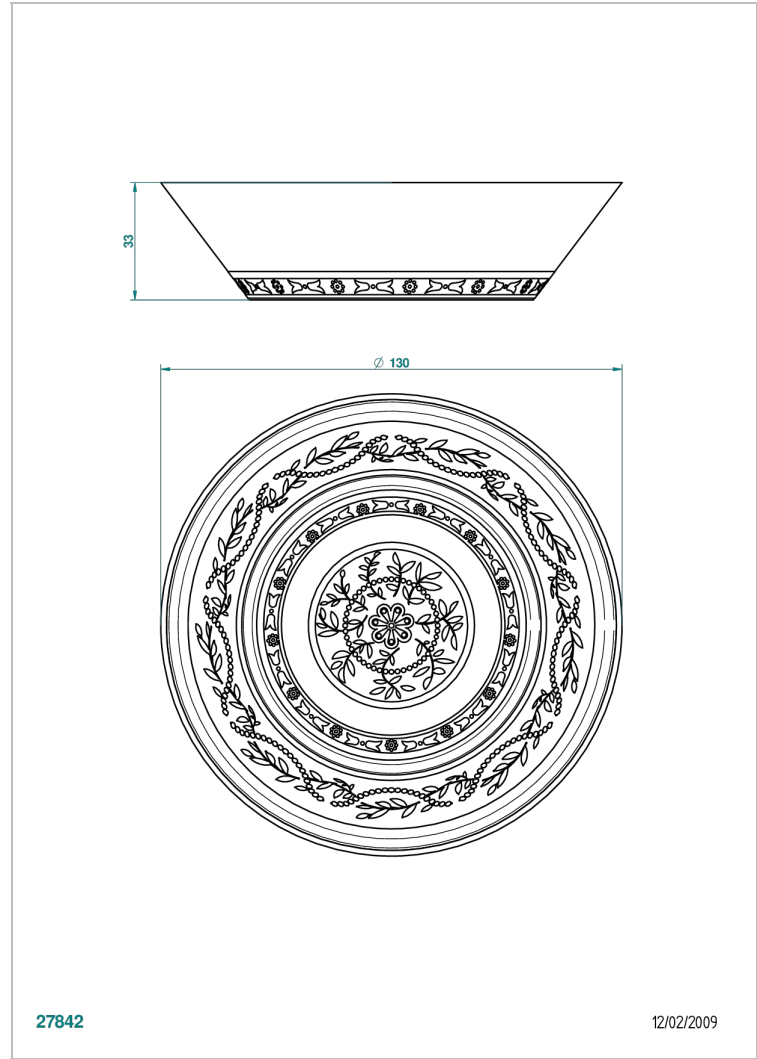

# MARQUISE PLATINUM DECOR

A7G-4615

Porcelaine dish 5" diameter

THG<sup>®</sup>  
PARIS

27842

12/02/2009

## CHARACTERISTIC

- Marquise platinum decor
- Porcelaine dish 5" diameter