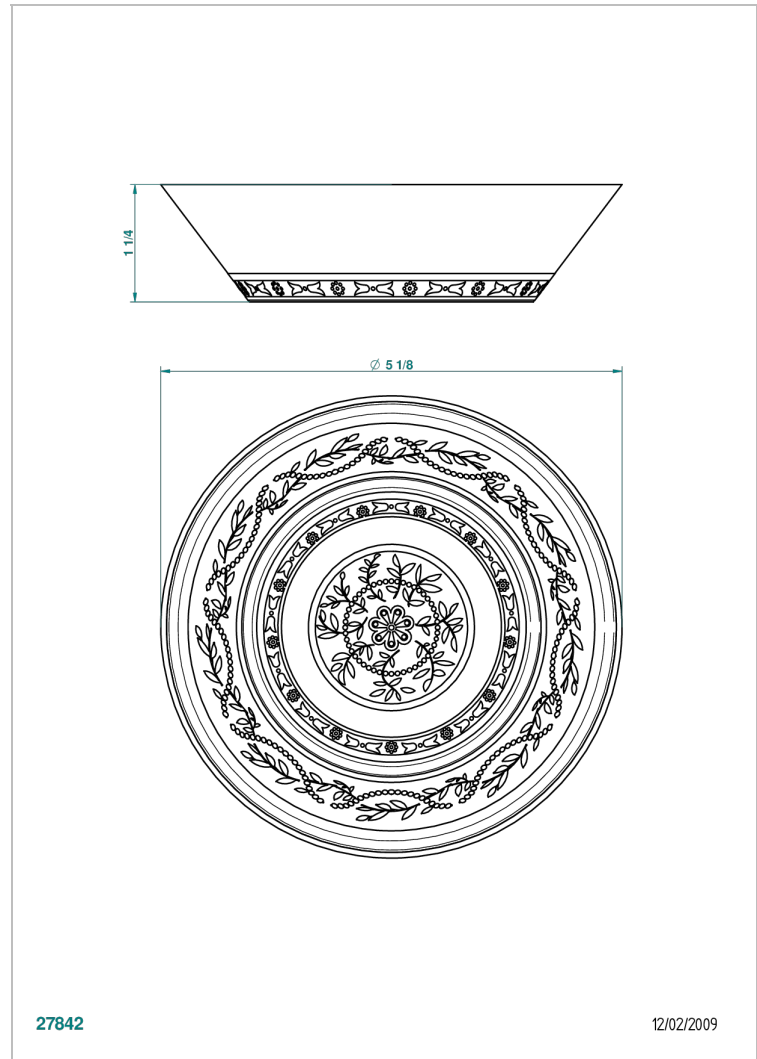

MARQUISE PLATINUM DECOR

A7G-4615

Porcelaine dish 5" diameter

THG[®]
PARIS

27842

12/02/2009

CHARACTERISTIC

- Marquise platinum decor
- Porcelaine dish 5" diameter