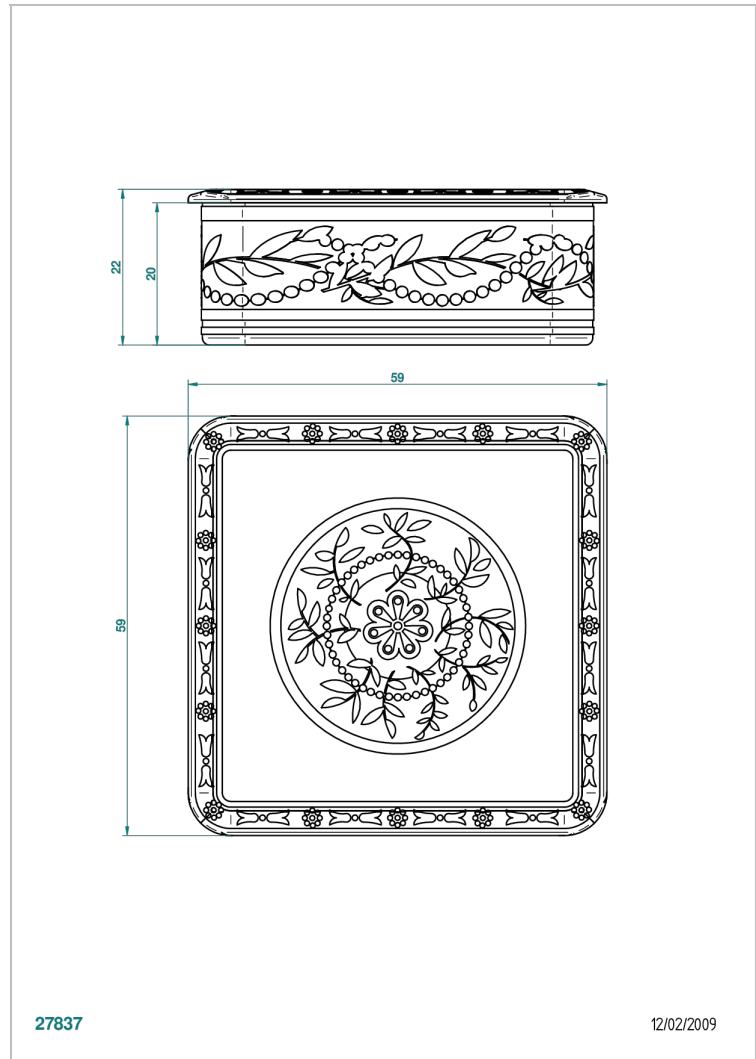

MARQUISE GOLD DECOR

A7F-4617

Porcelain square pill box 2 1/8" x 2 1/8"

THG[®]
PARIS

27837

12/02/2009

CHARACTERISTIC

- Marquise Gold decor
- Porcelain square pill box 2 1/8" x 2 1/8"

AVAILABLE FINITIONS

Black ceram - D30
Blush PVD - H62
Brass color PVD - H49
Brown bronze color PVD - F33
Chrome polished - A02
Chrome polished / gold polished - G02

Copper antique matt, coated - H07
Gold color PVD - H52
Gold mat - F07
Gold polished - F01
Graphite PVD - H64
Light coated bronze - D01