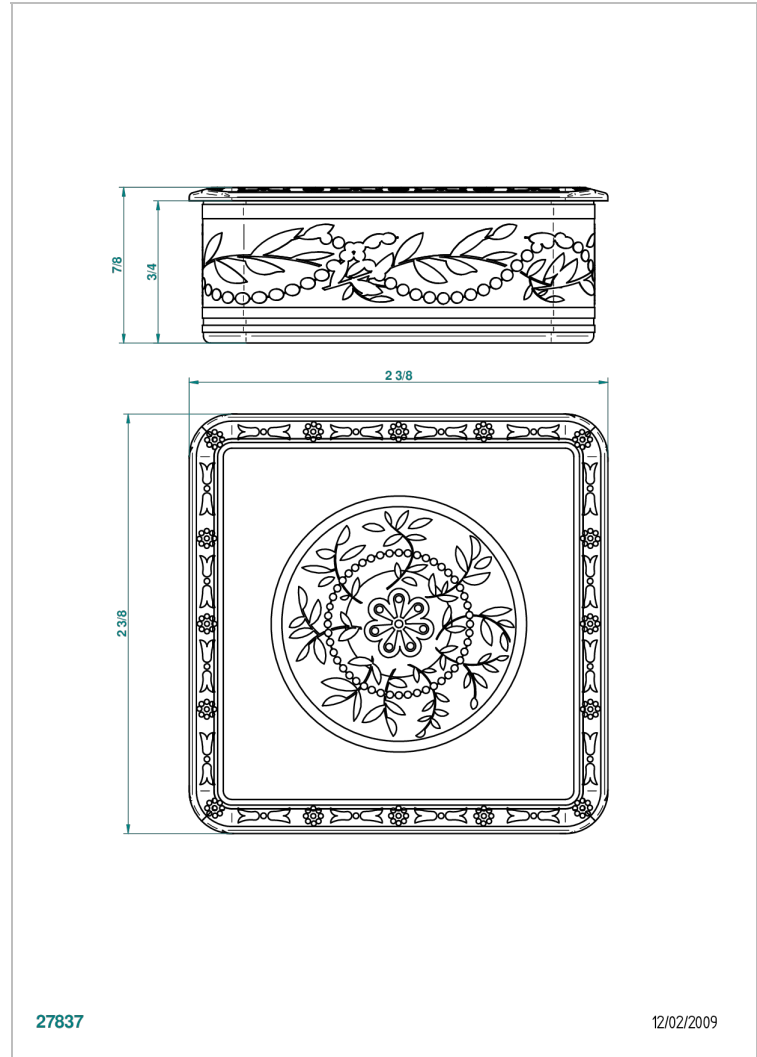

MARQUISE GOLD DECOR

A7F-4617

Porcelain square pill box 2 1/8" x 2 1/8"

THG[®]
PARIS

27837

12/02/2009

CHARACTERISTIC

- Marquise Gold decor
- Porcelain square pill box 2 1/8" x 2 1/8"