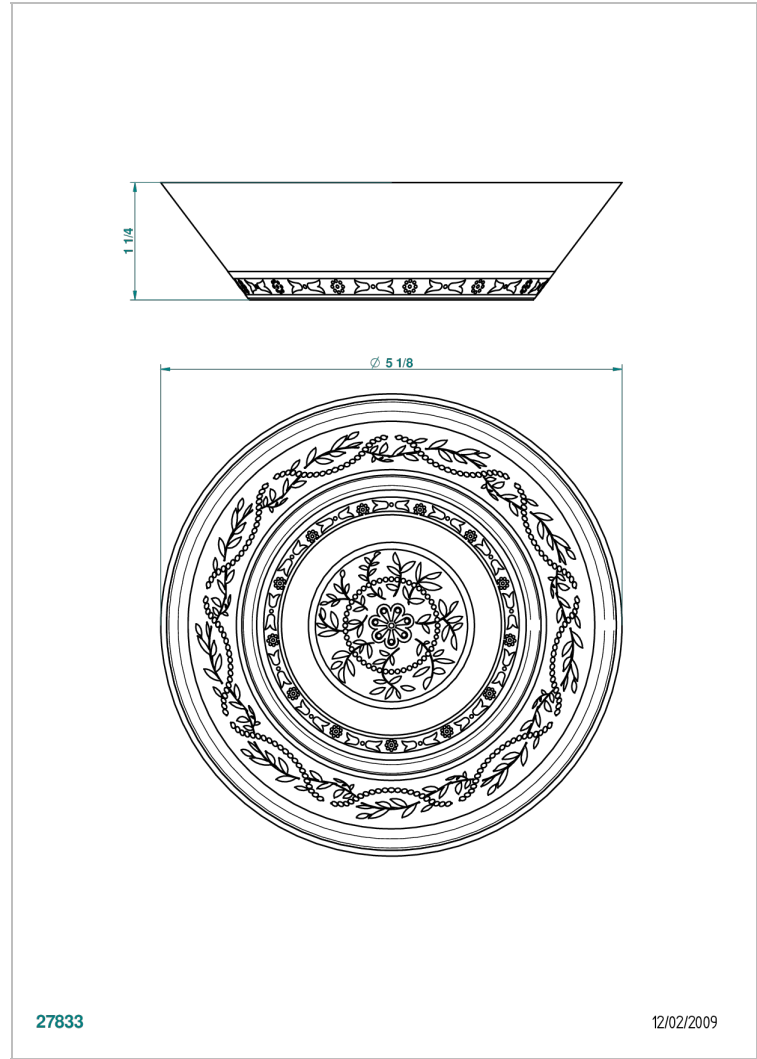

MARQUISE GOLD DECOR

A7F-4615

Porcelaine dish 5" diameter

THG[®]
PARIS

27833

12/02/2009

CHARACTERISTIC

- Marquise Gold decor
- Porcelaine dish 5" diameter