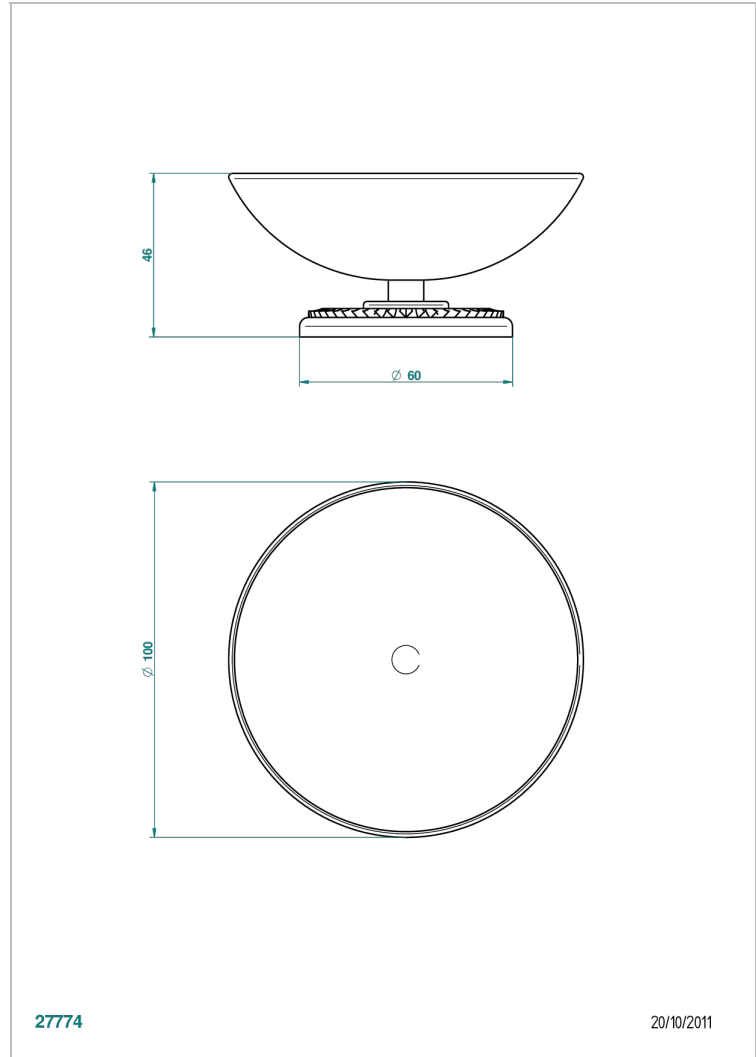

DIPLOMATE ROYALE

U4D-544

Soap dish, freestanding , 4" diameter

THG[®]
PARIS

27774

20/10/2011

CHARACTERISTIC

- Diplomate Royale
- Soap dish, freestanding , 4" diameter